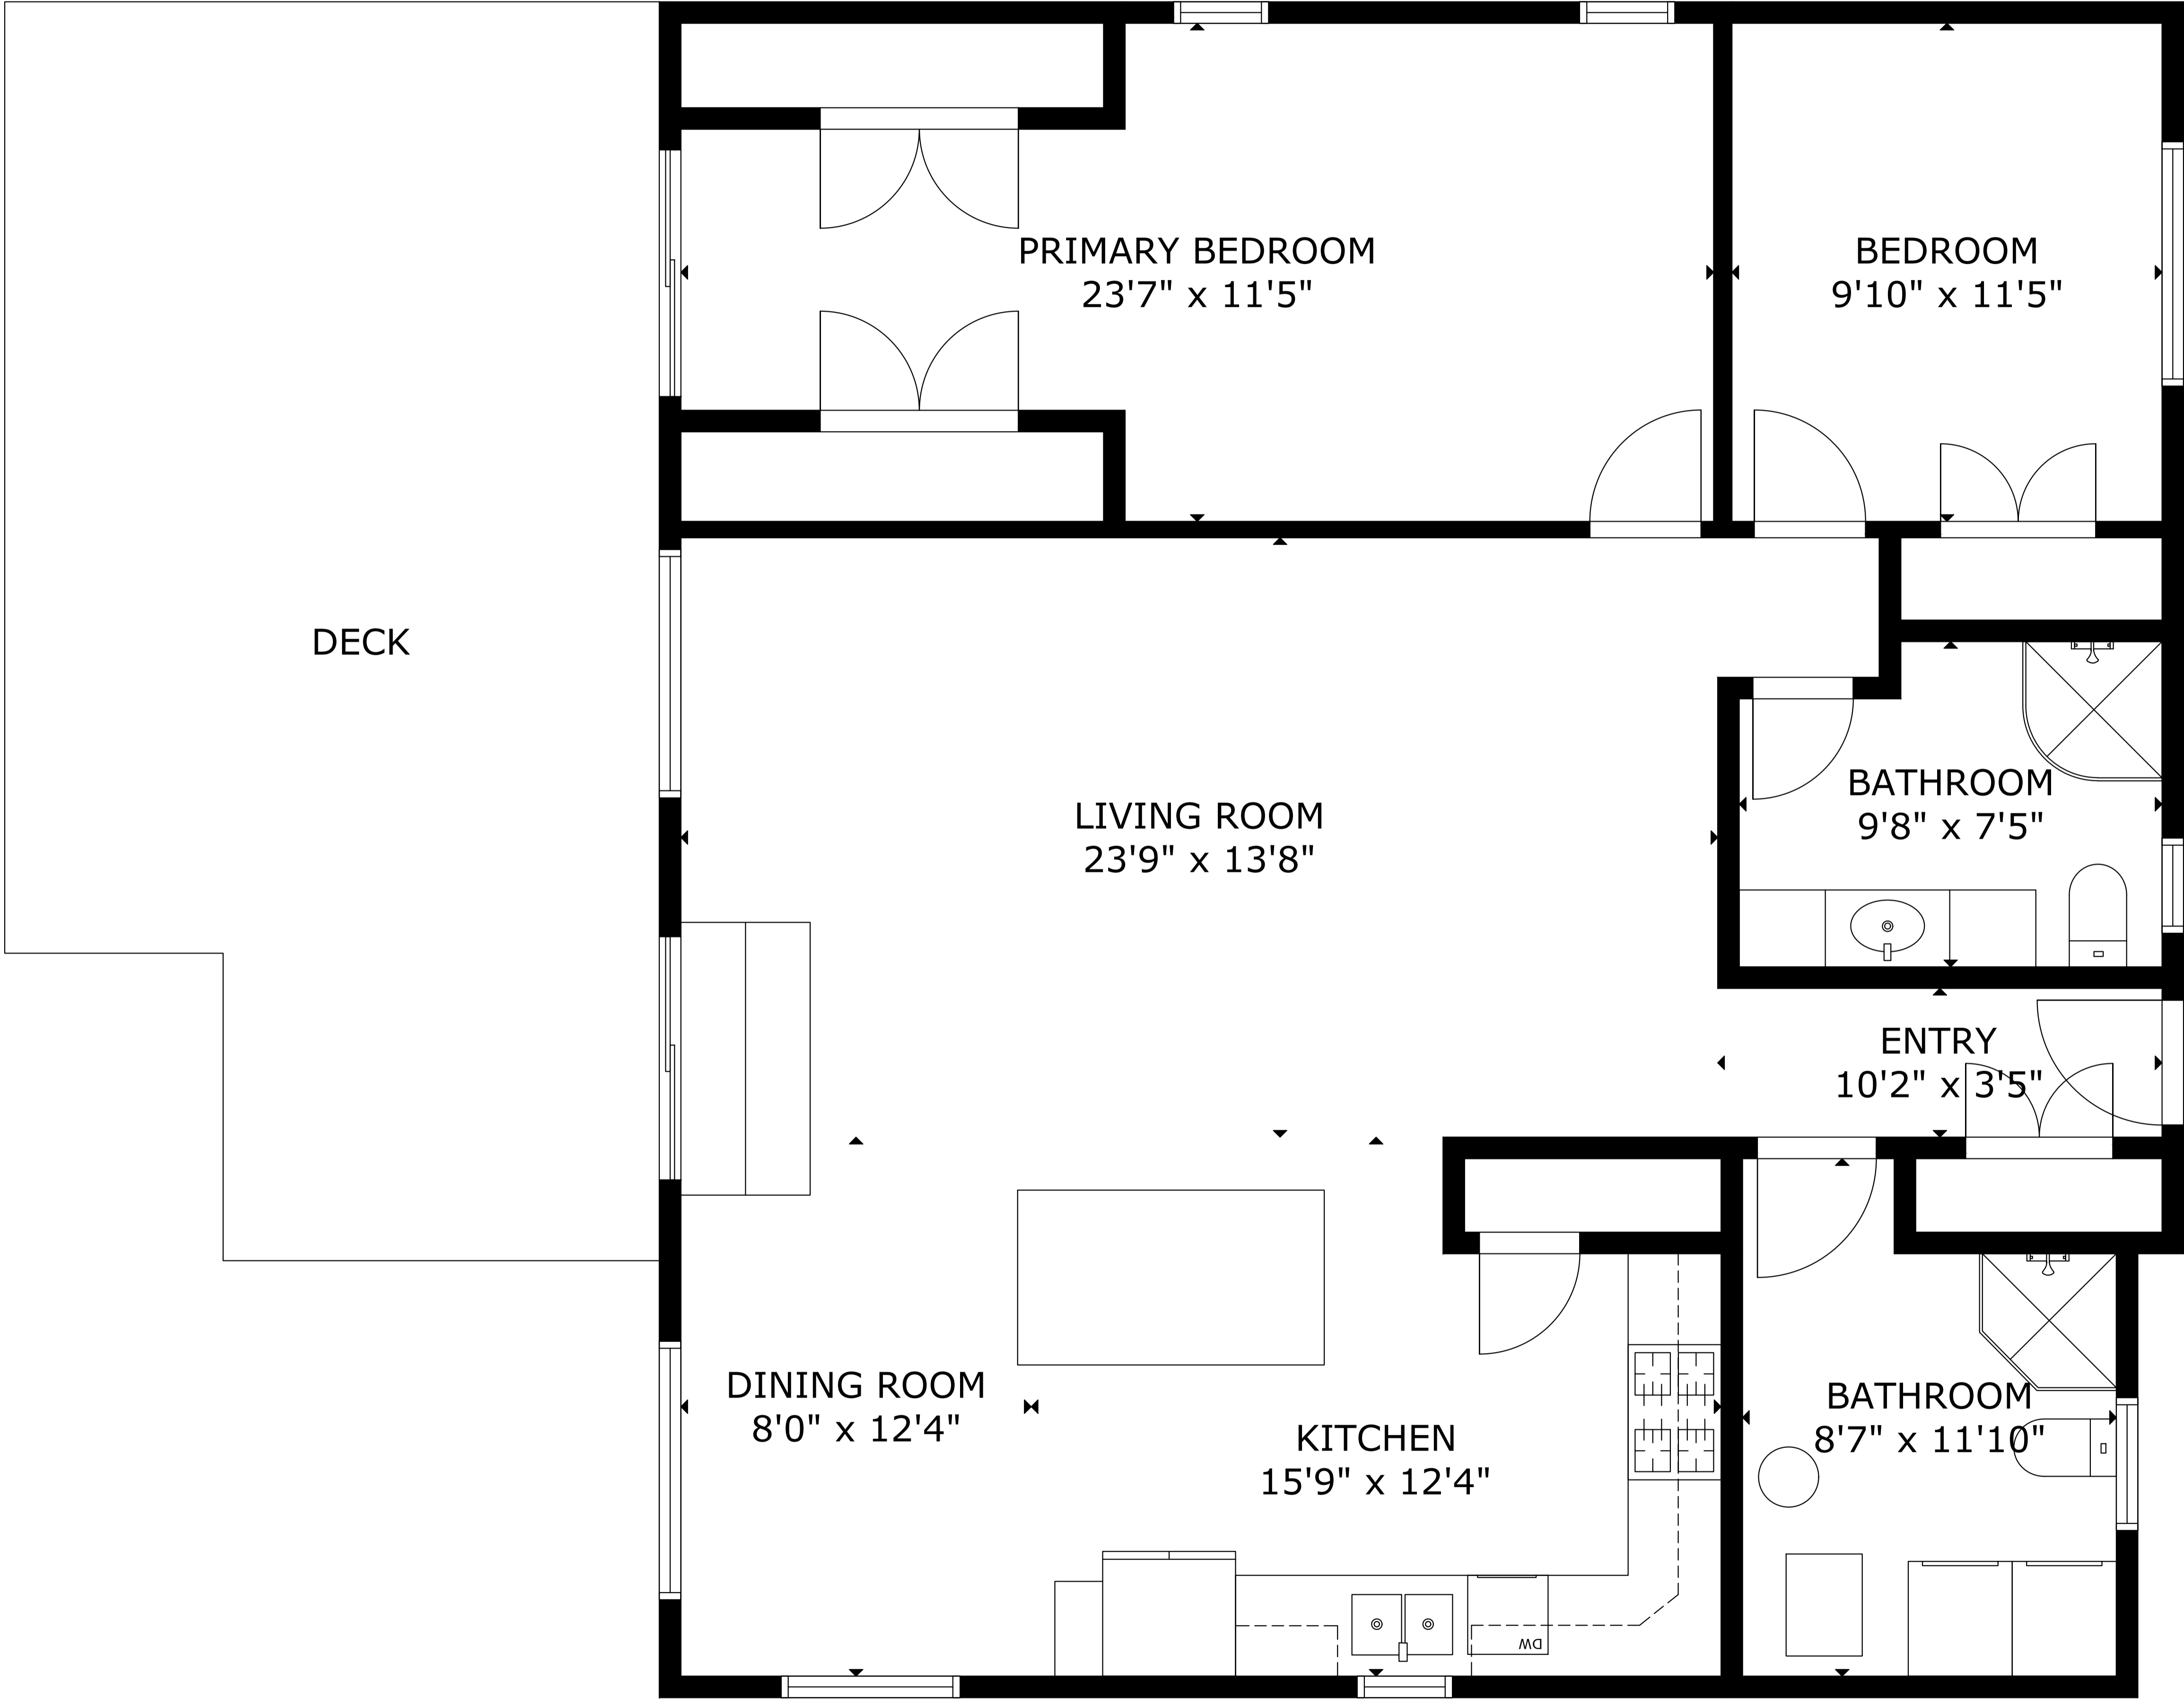

25031 E McClelland

GROSS EXTERNAL AREA
TOTAL: 1,341 sq.ft
FLOOR 1: 1,341 sq.ft

SIZE AND DIMENSIONS ARE APPROXIMATE, ACTUAL MAY VARY