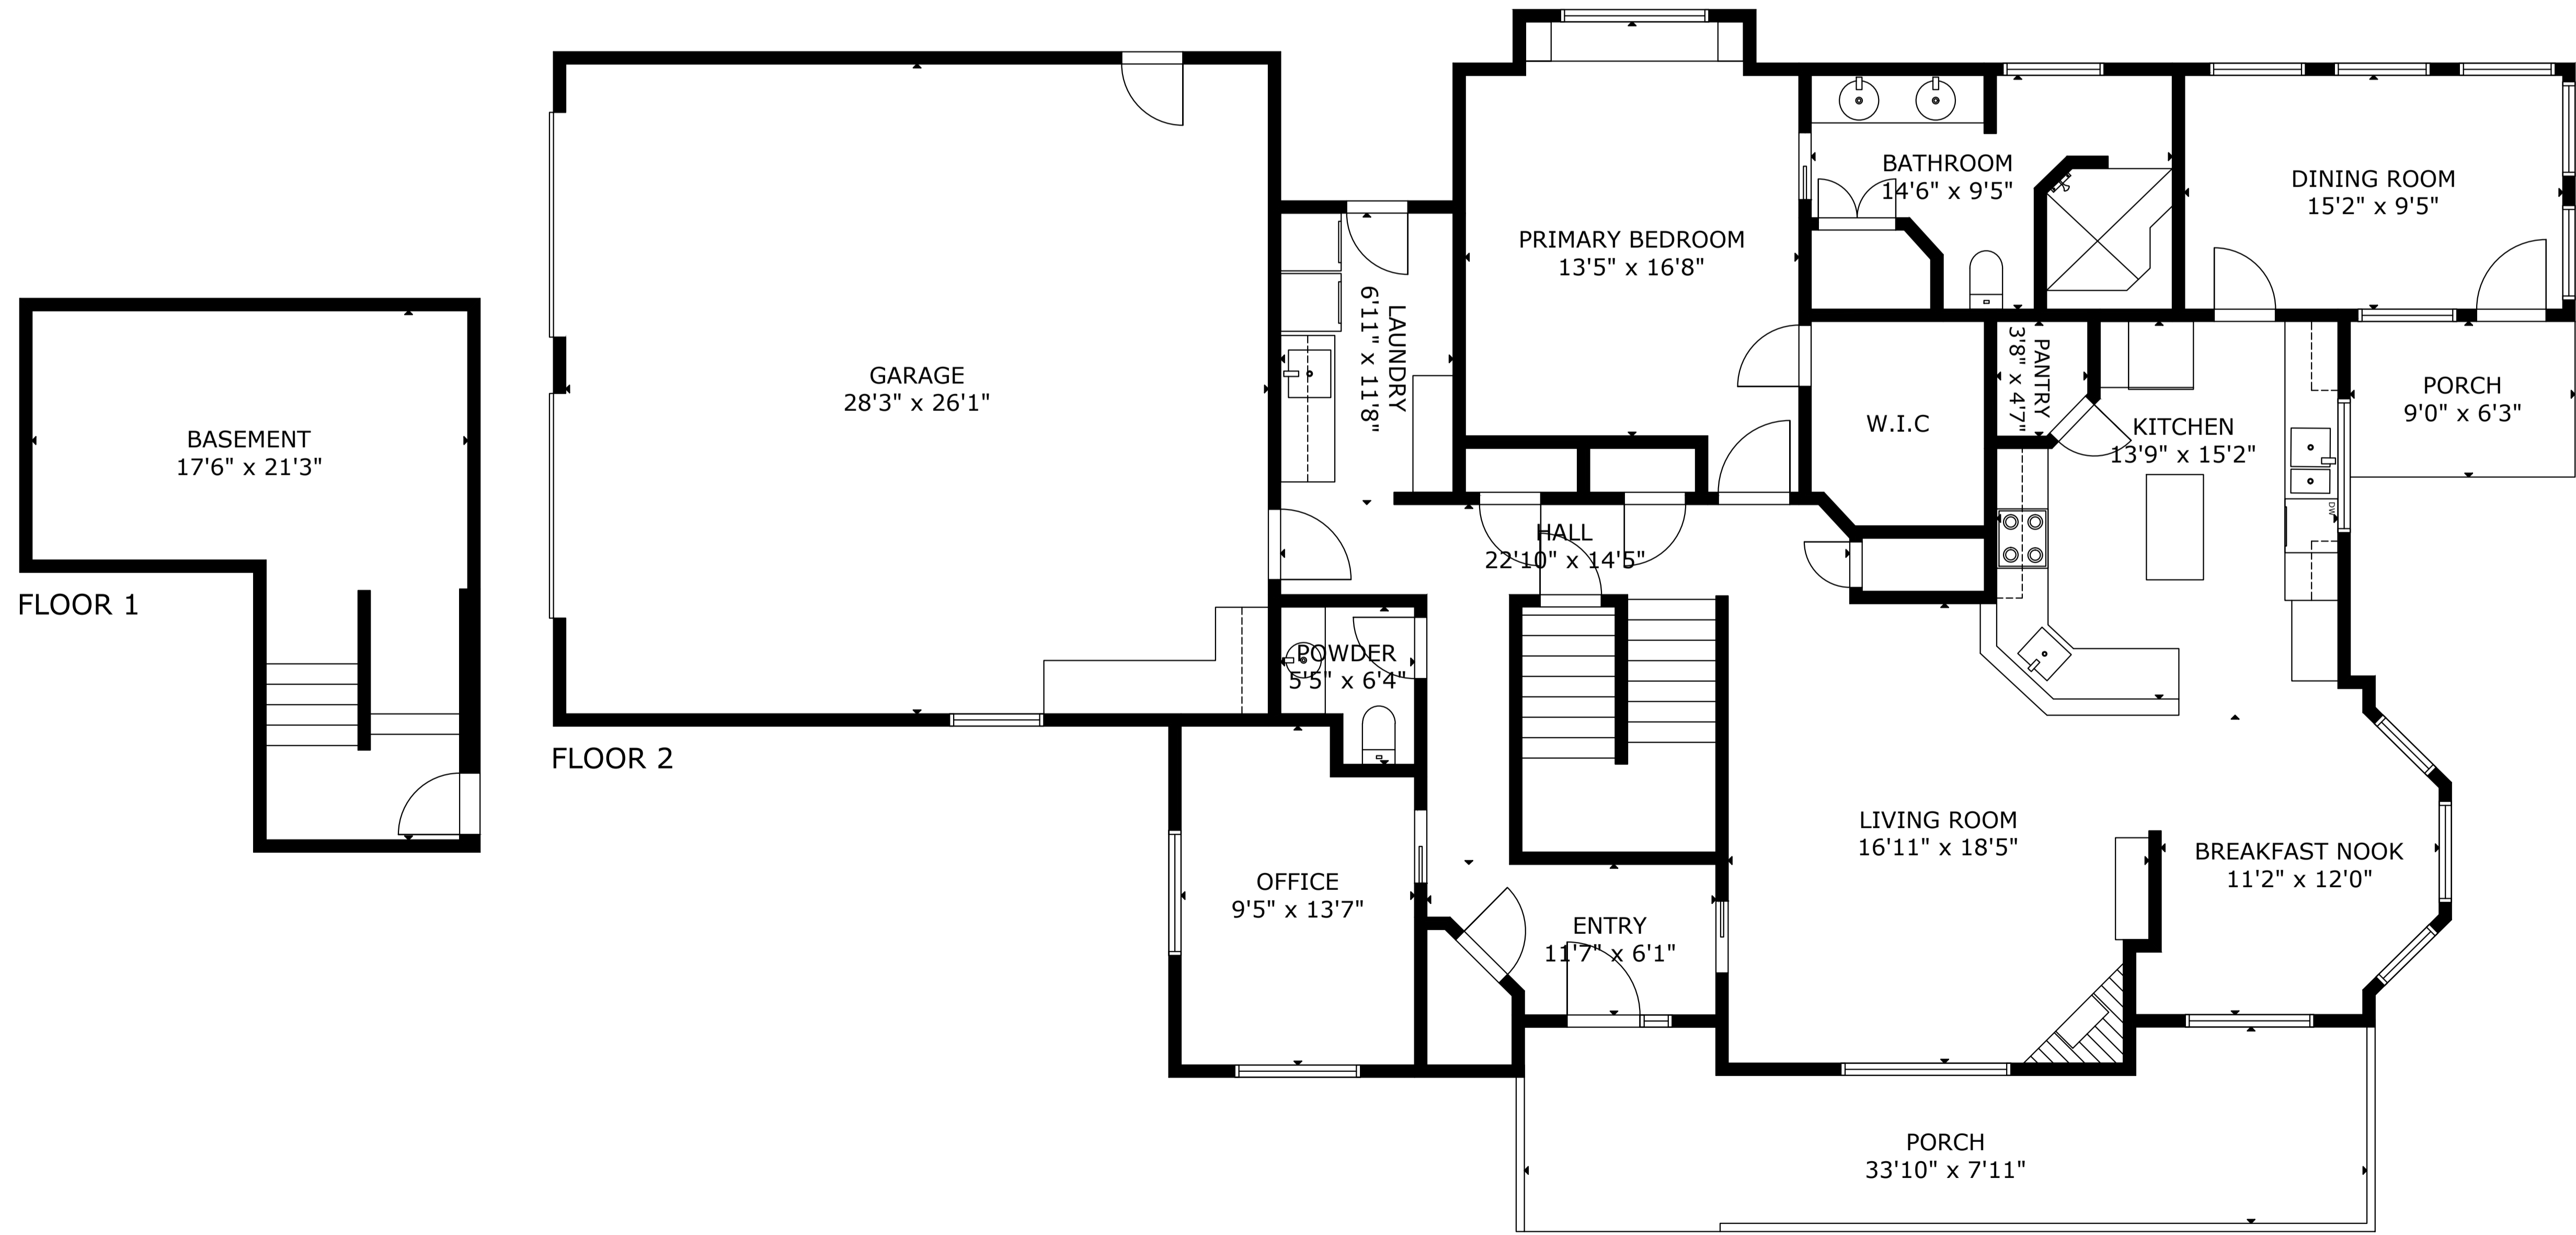

# 612 41st, Spirit Lake Iowa

GROSS EXTERNAL AREA  
TOTAL: 3,157 sq.ft  
FLOOR 1: 302 sq.ft, FLOOR 2: 1,908 sq.ft, FLOOR 3: 947 sq.ft  
EXCLUDED AREAS: GARAGE: 736 sq.ft, PORCH: 293 sq.ft  
SIZE AND DIMENSIONS ARE APPROXIMATE, ACTUAL MAY VARY