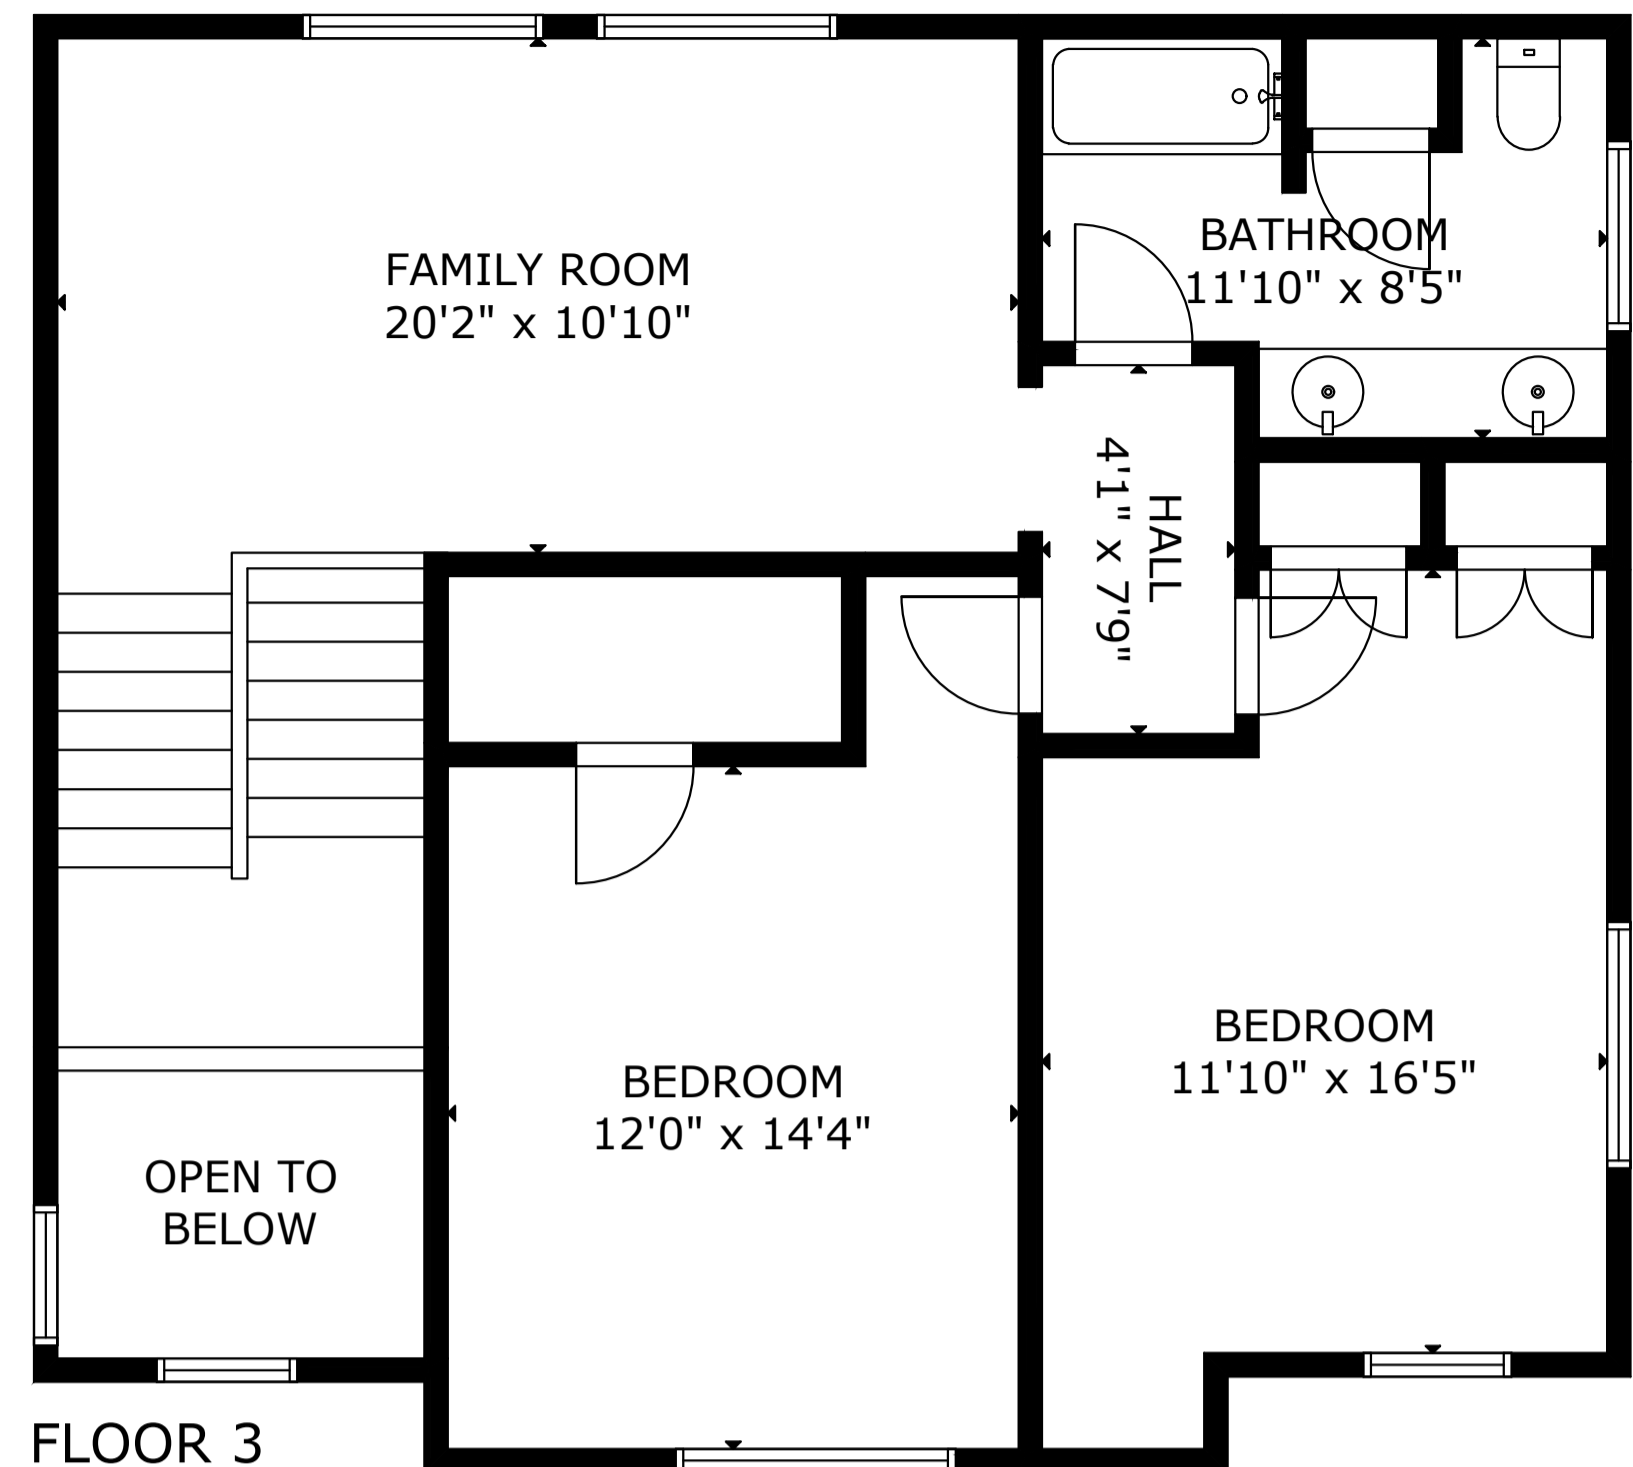

# 612 41st, Spirit Lake Iowa

GROSS EXTERNAL AREA  
TOTAL: 3,157 sq.ft  
FLOOR 1: 302 sq.ft, FLOOR 2: 1,908 sq.ft, FLOOR 3: 947 sq.ft  
EXCLUDED AREAS: GARAGE: 736 sq.ft, PORCH: 293 sq.ft  
SIZE AND DIMENSIONS ARE APPROXIMATE, ACTUAL MAY VARY