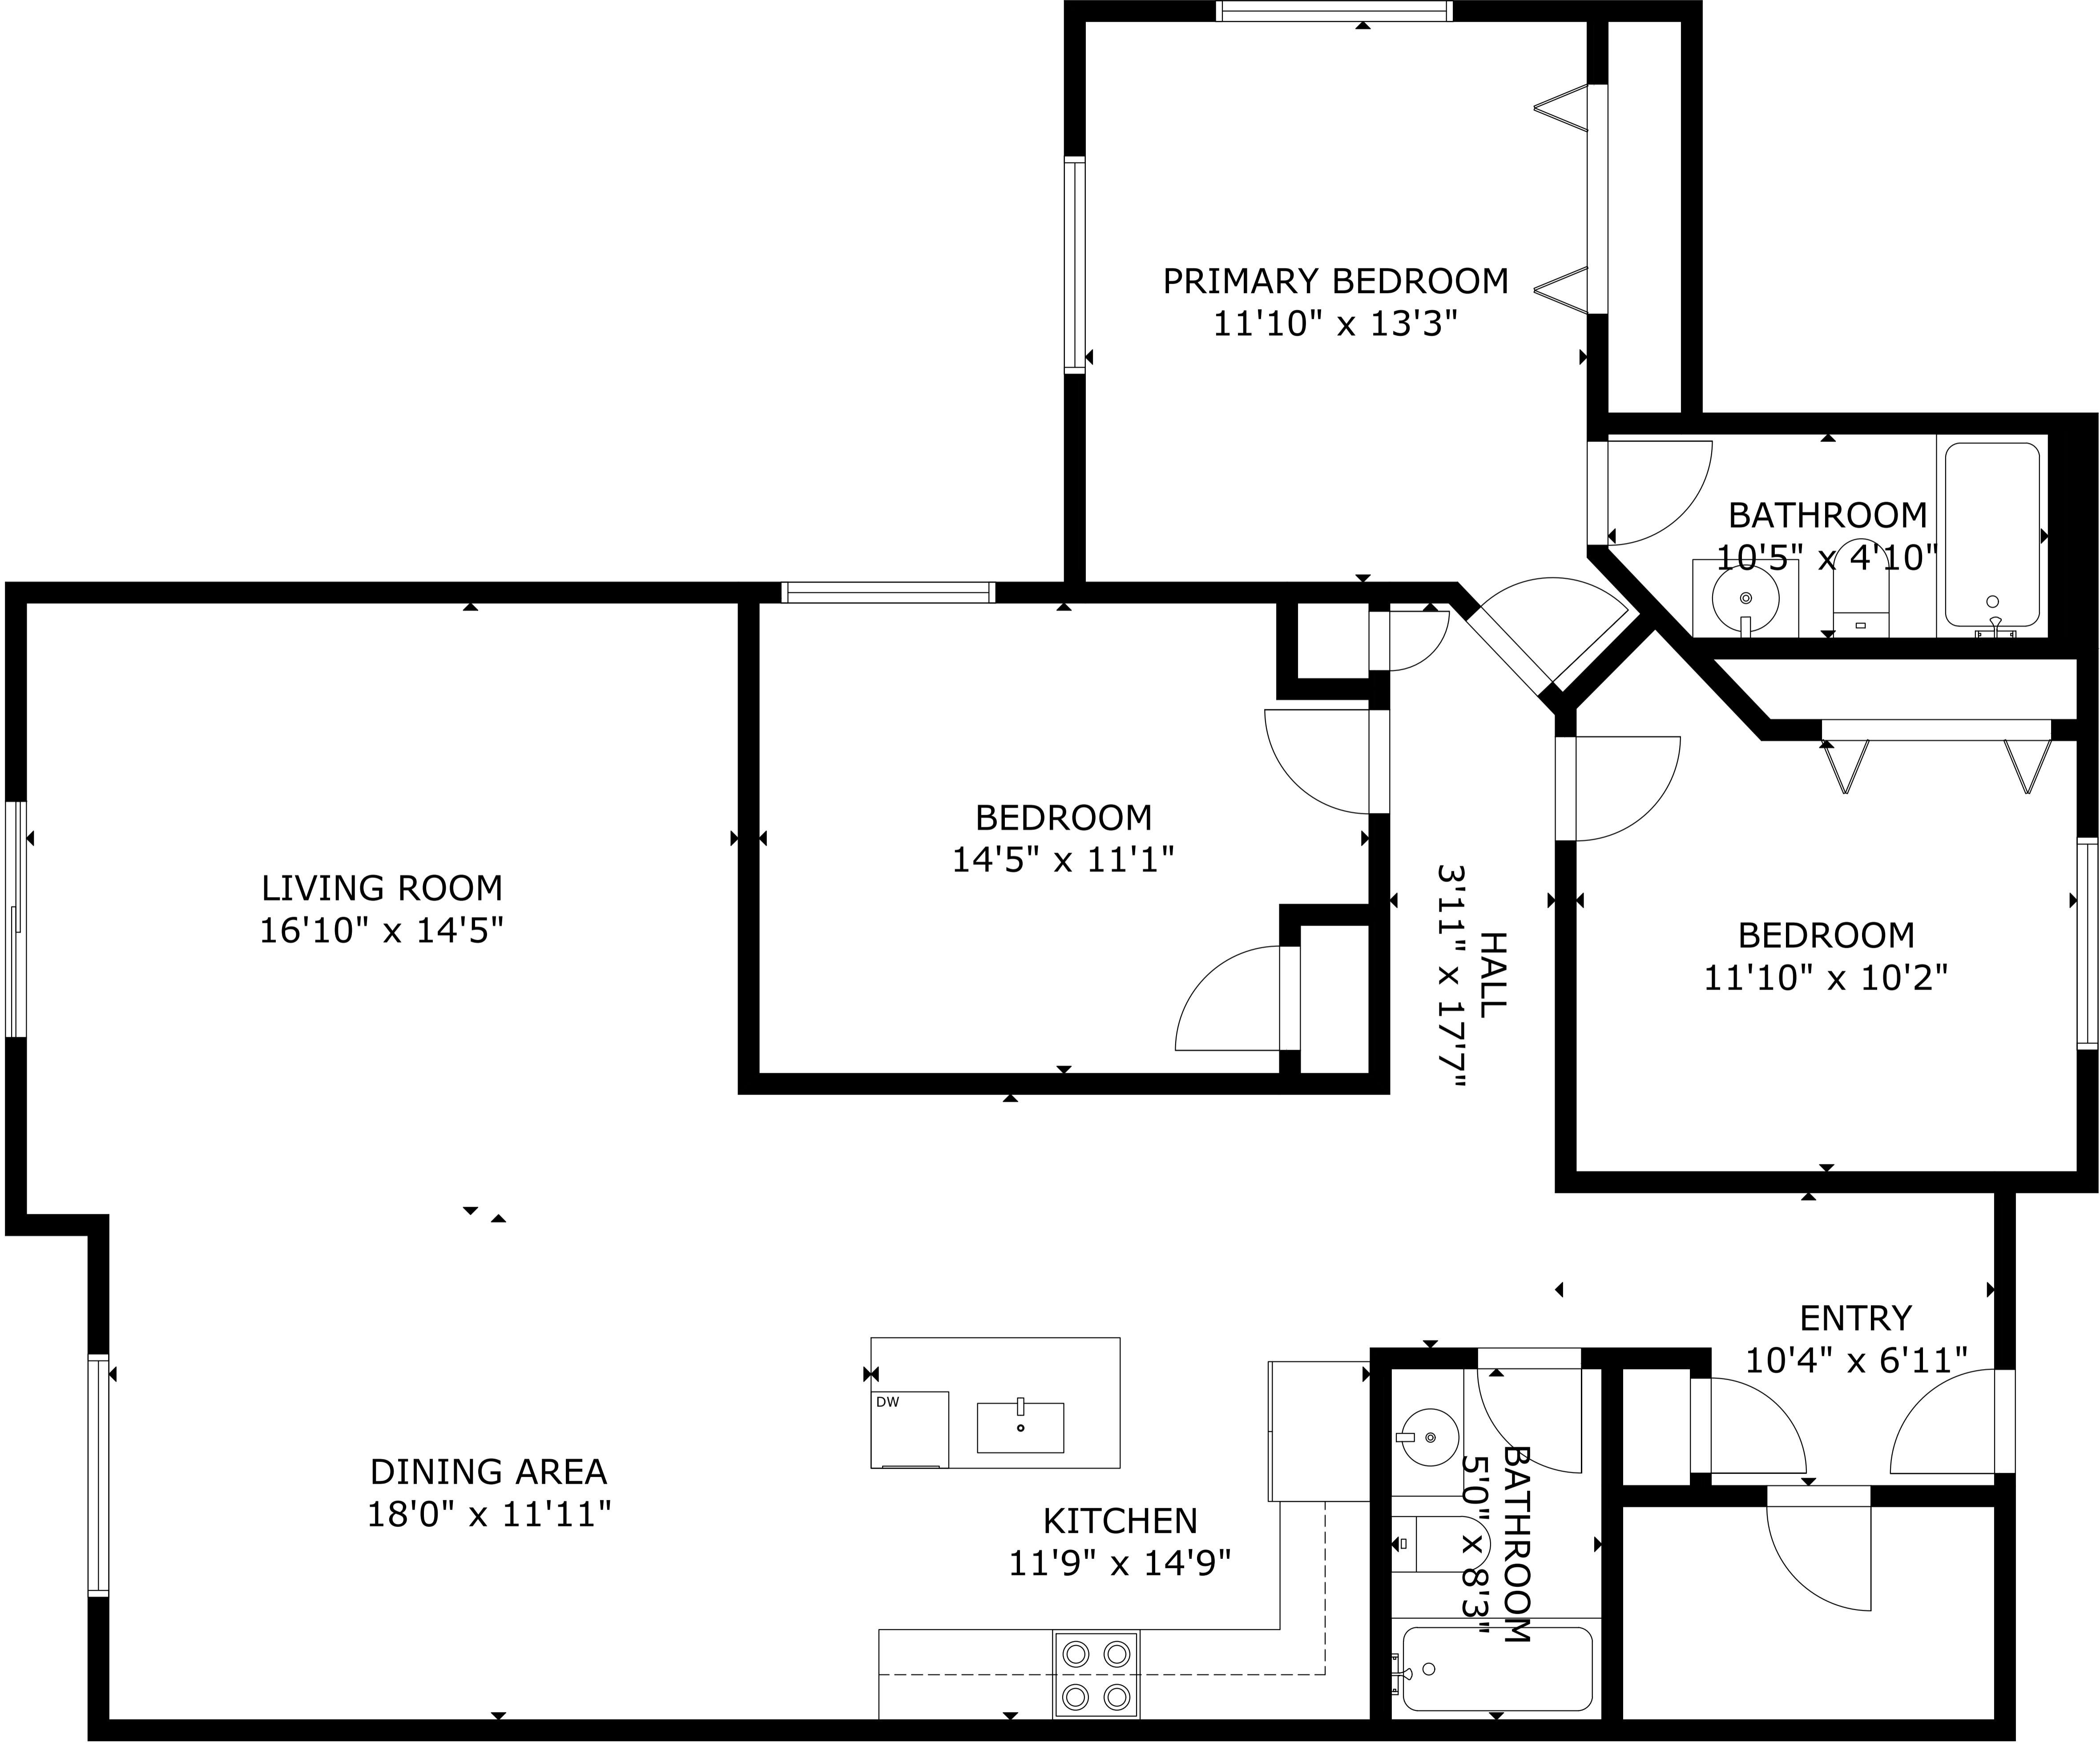

# A304 Stone Fountain, Arnolds Park, IA, 51331, US

GROSS EXTERNAL AREA  
TOTAL: 1,543 sq ft  
FLOOR 1: 1,543 sq ft

SIZE AND DIMENSIONS ARE APPROXIMATE, ACTUAL MAY VARY