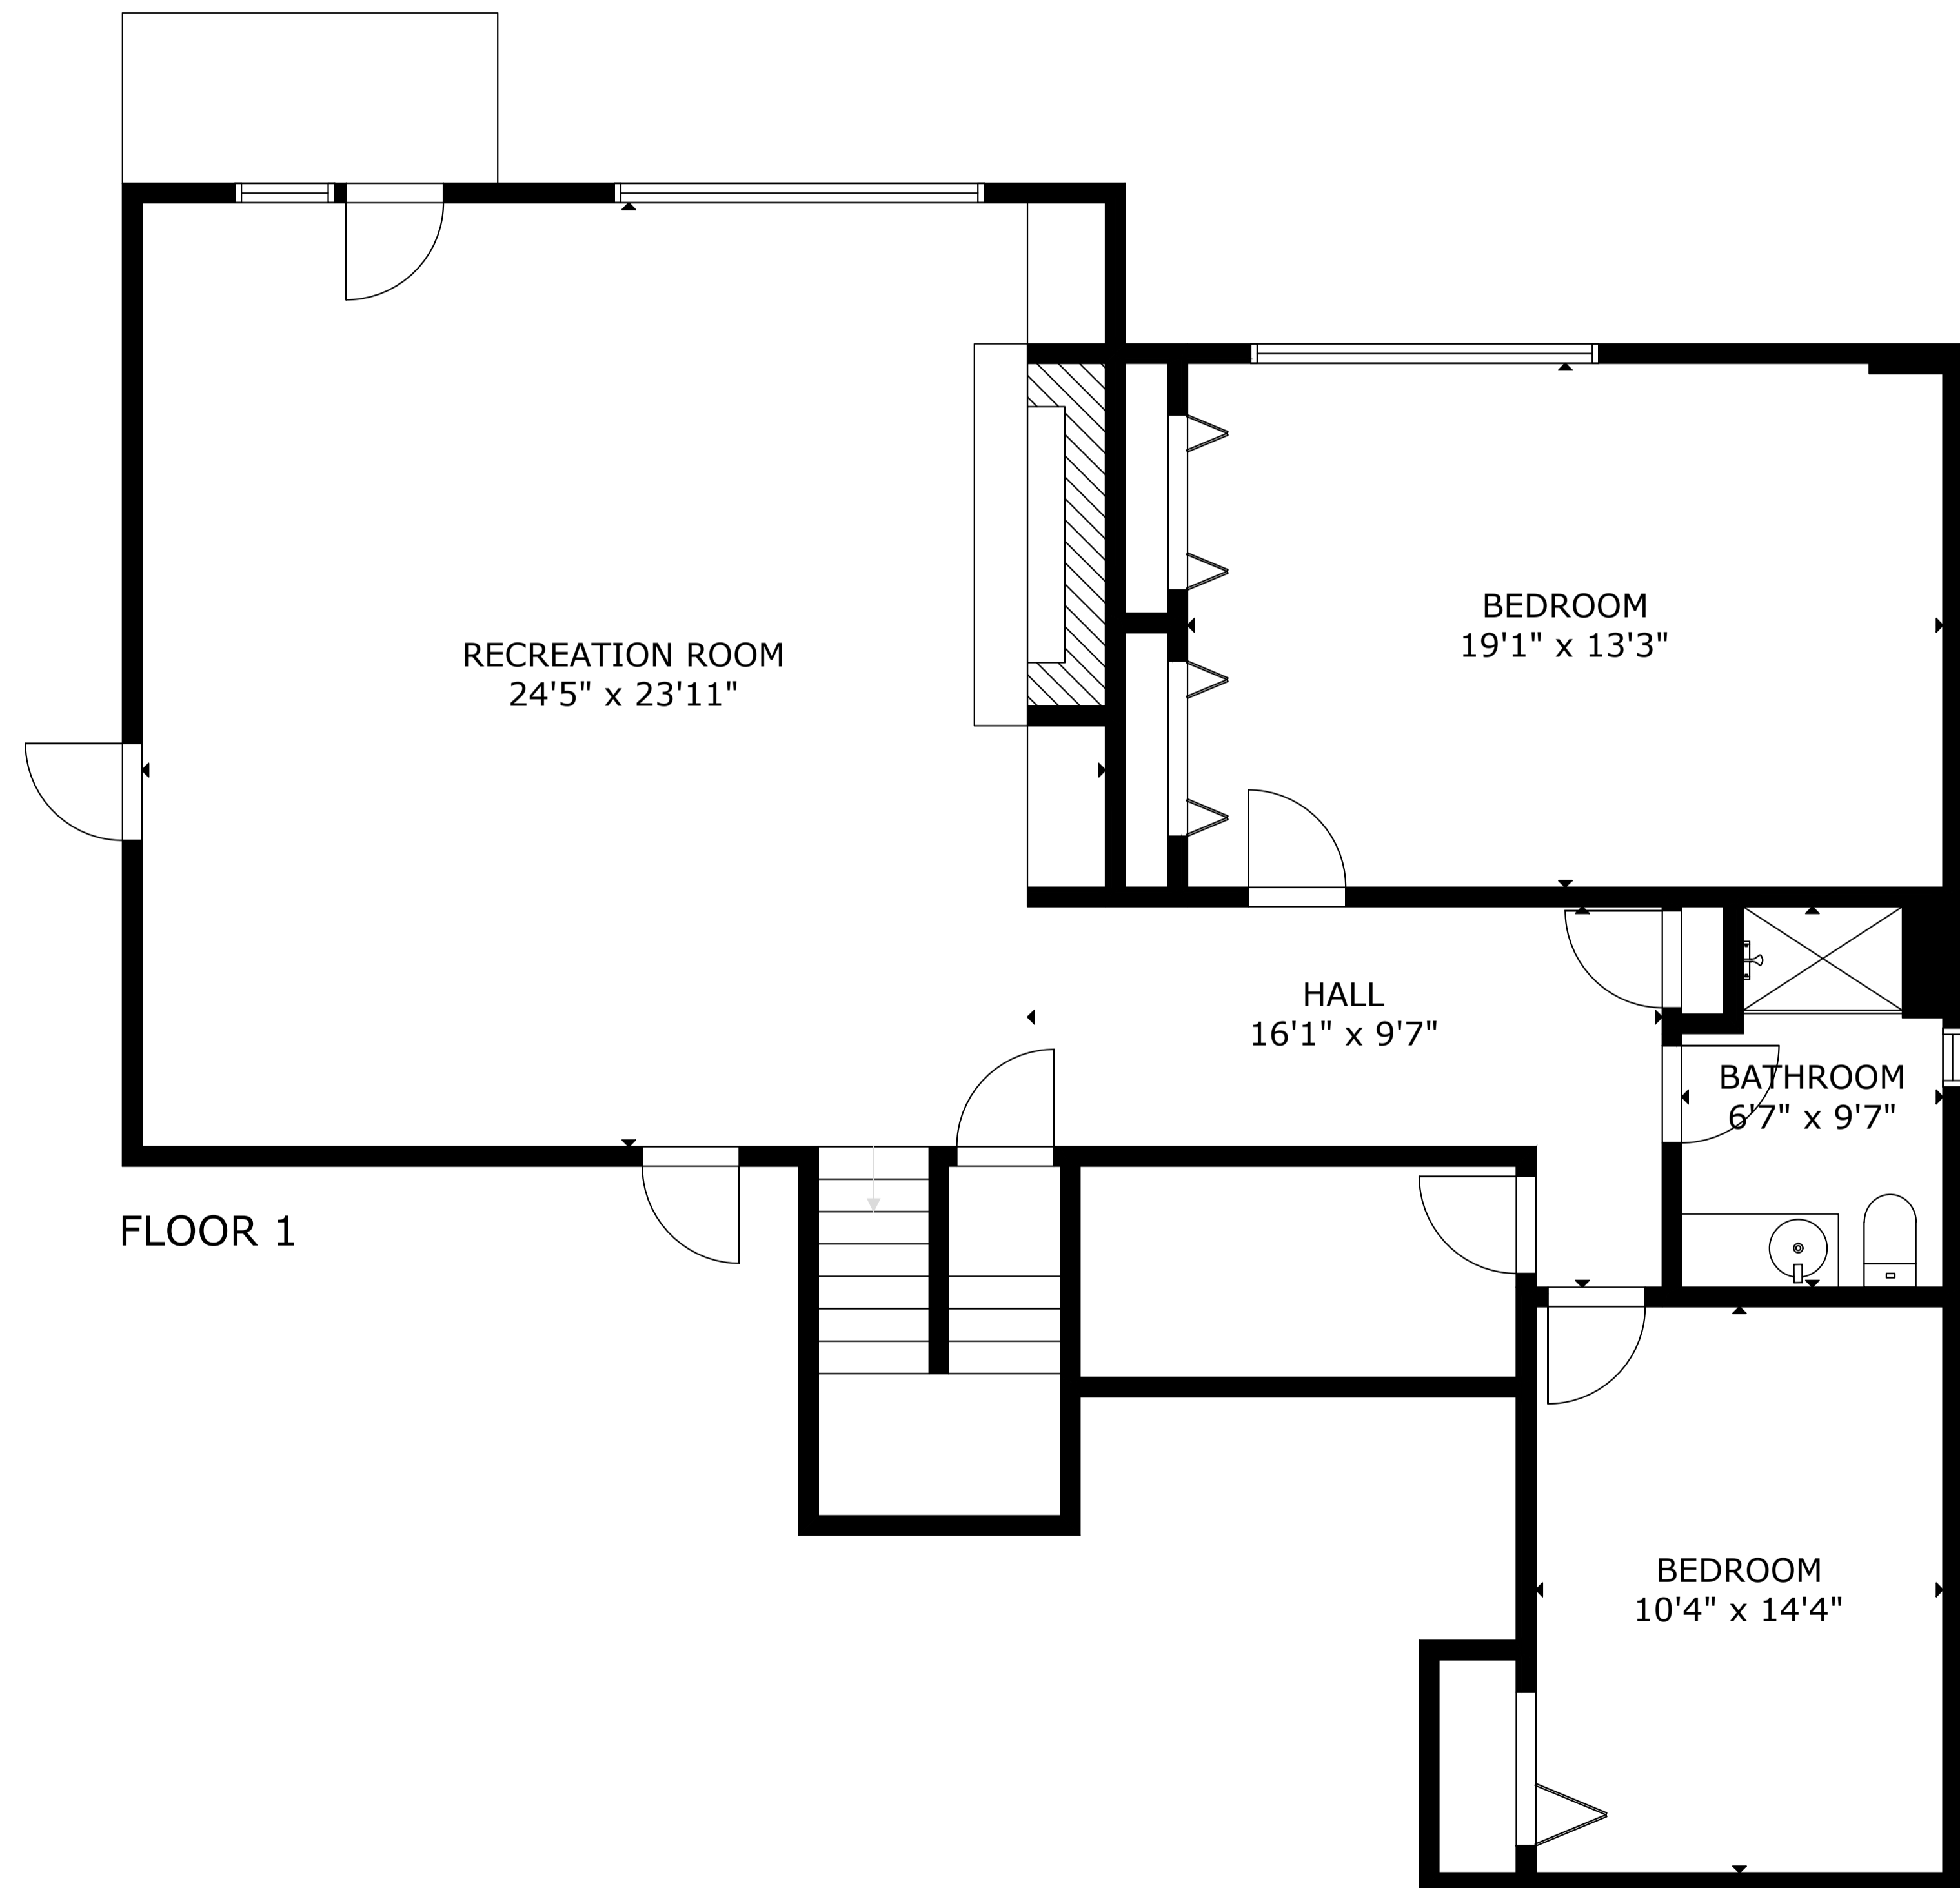

2301 Francis Sites Dr

GROSS EXTERNAL AREA
TOTAL: 3,471 sq ft

FLOOR 1: 1,441 sq ft, FLOOR 2: 2,030 sq ft

EXCLUDED AREAS: GARAGE: 529 sq ft, DECK: 174 sq ft

SIZE AND DIMENSIONS ARE APPROXIMATE, ACTUAL MAY VARY