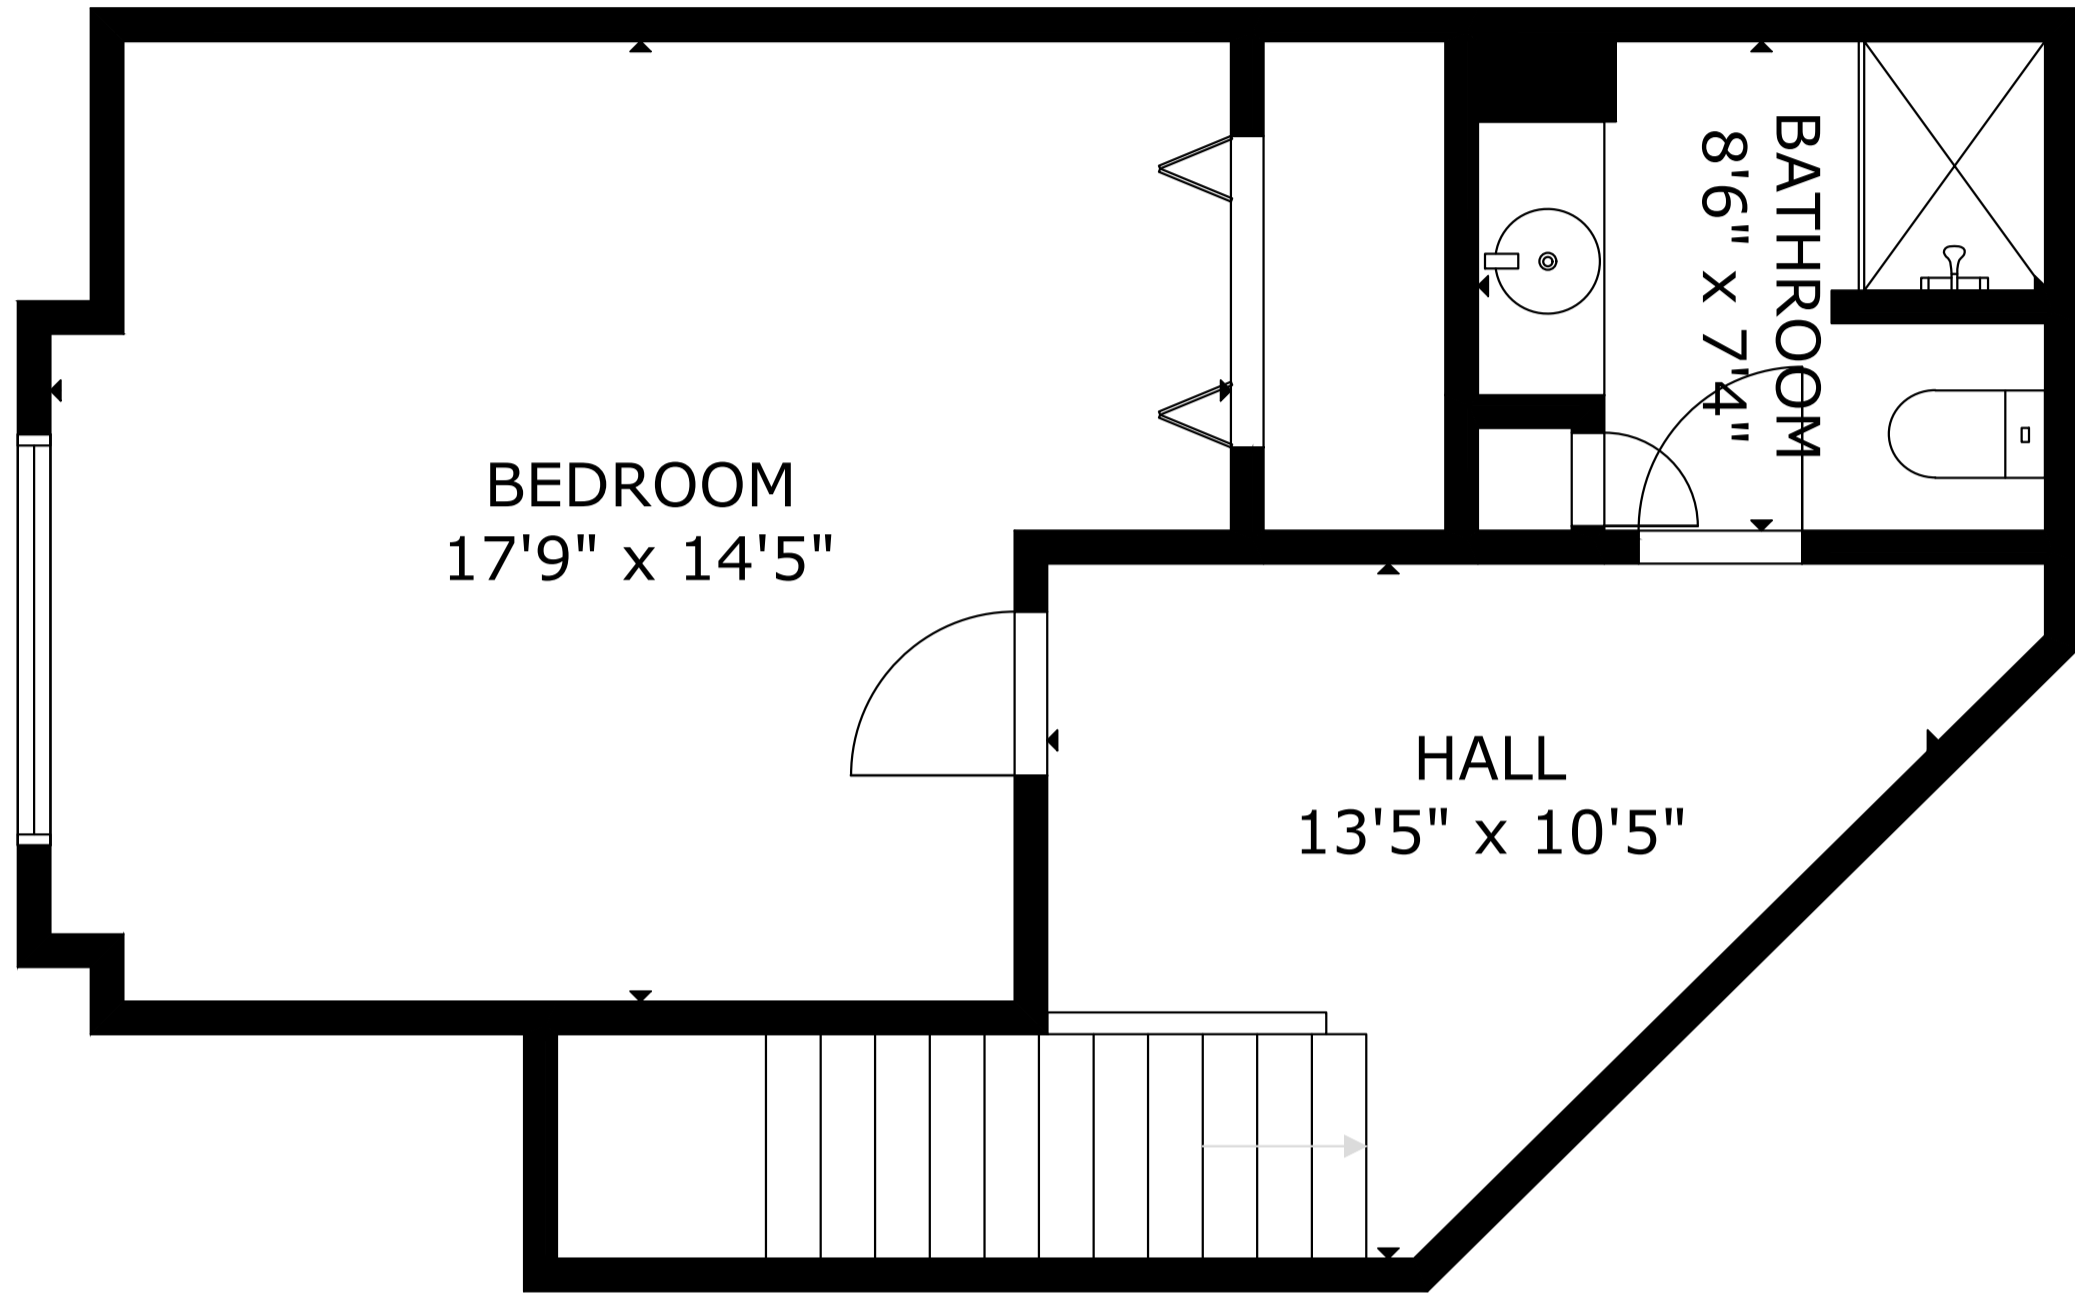

201 Emerald Meadows Dr, Arnold's Park Ia

GROSS EXTERNAL AREA
TOTAL: 2,496 sq ft
FLOOR 1: 1,982 sq ft, FLOOR 2: 514 sq ft
SIZE AND DIMENSIONS ARE APPROXIMATE, ACTUAL MAY VARY