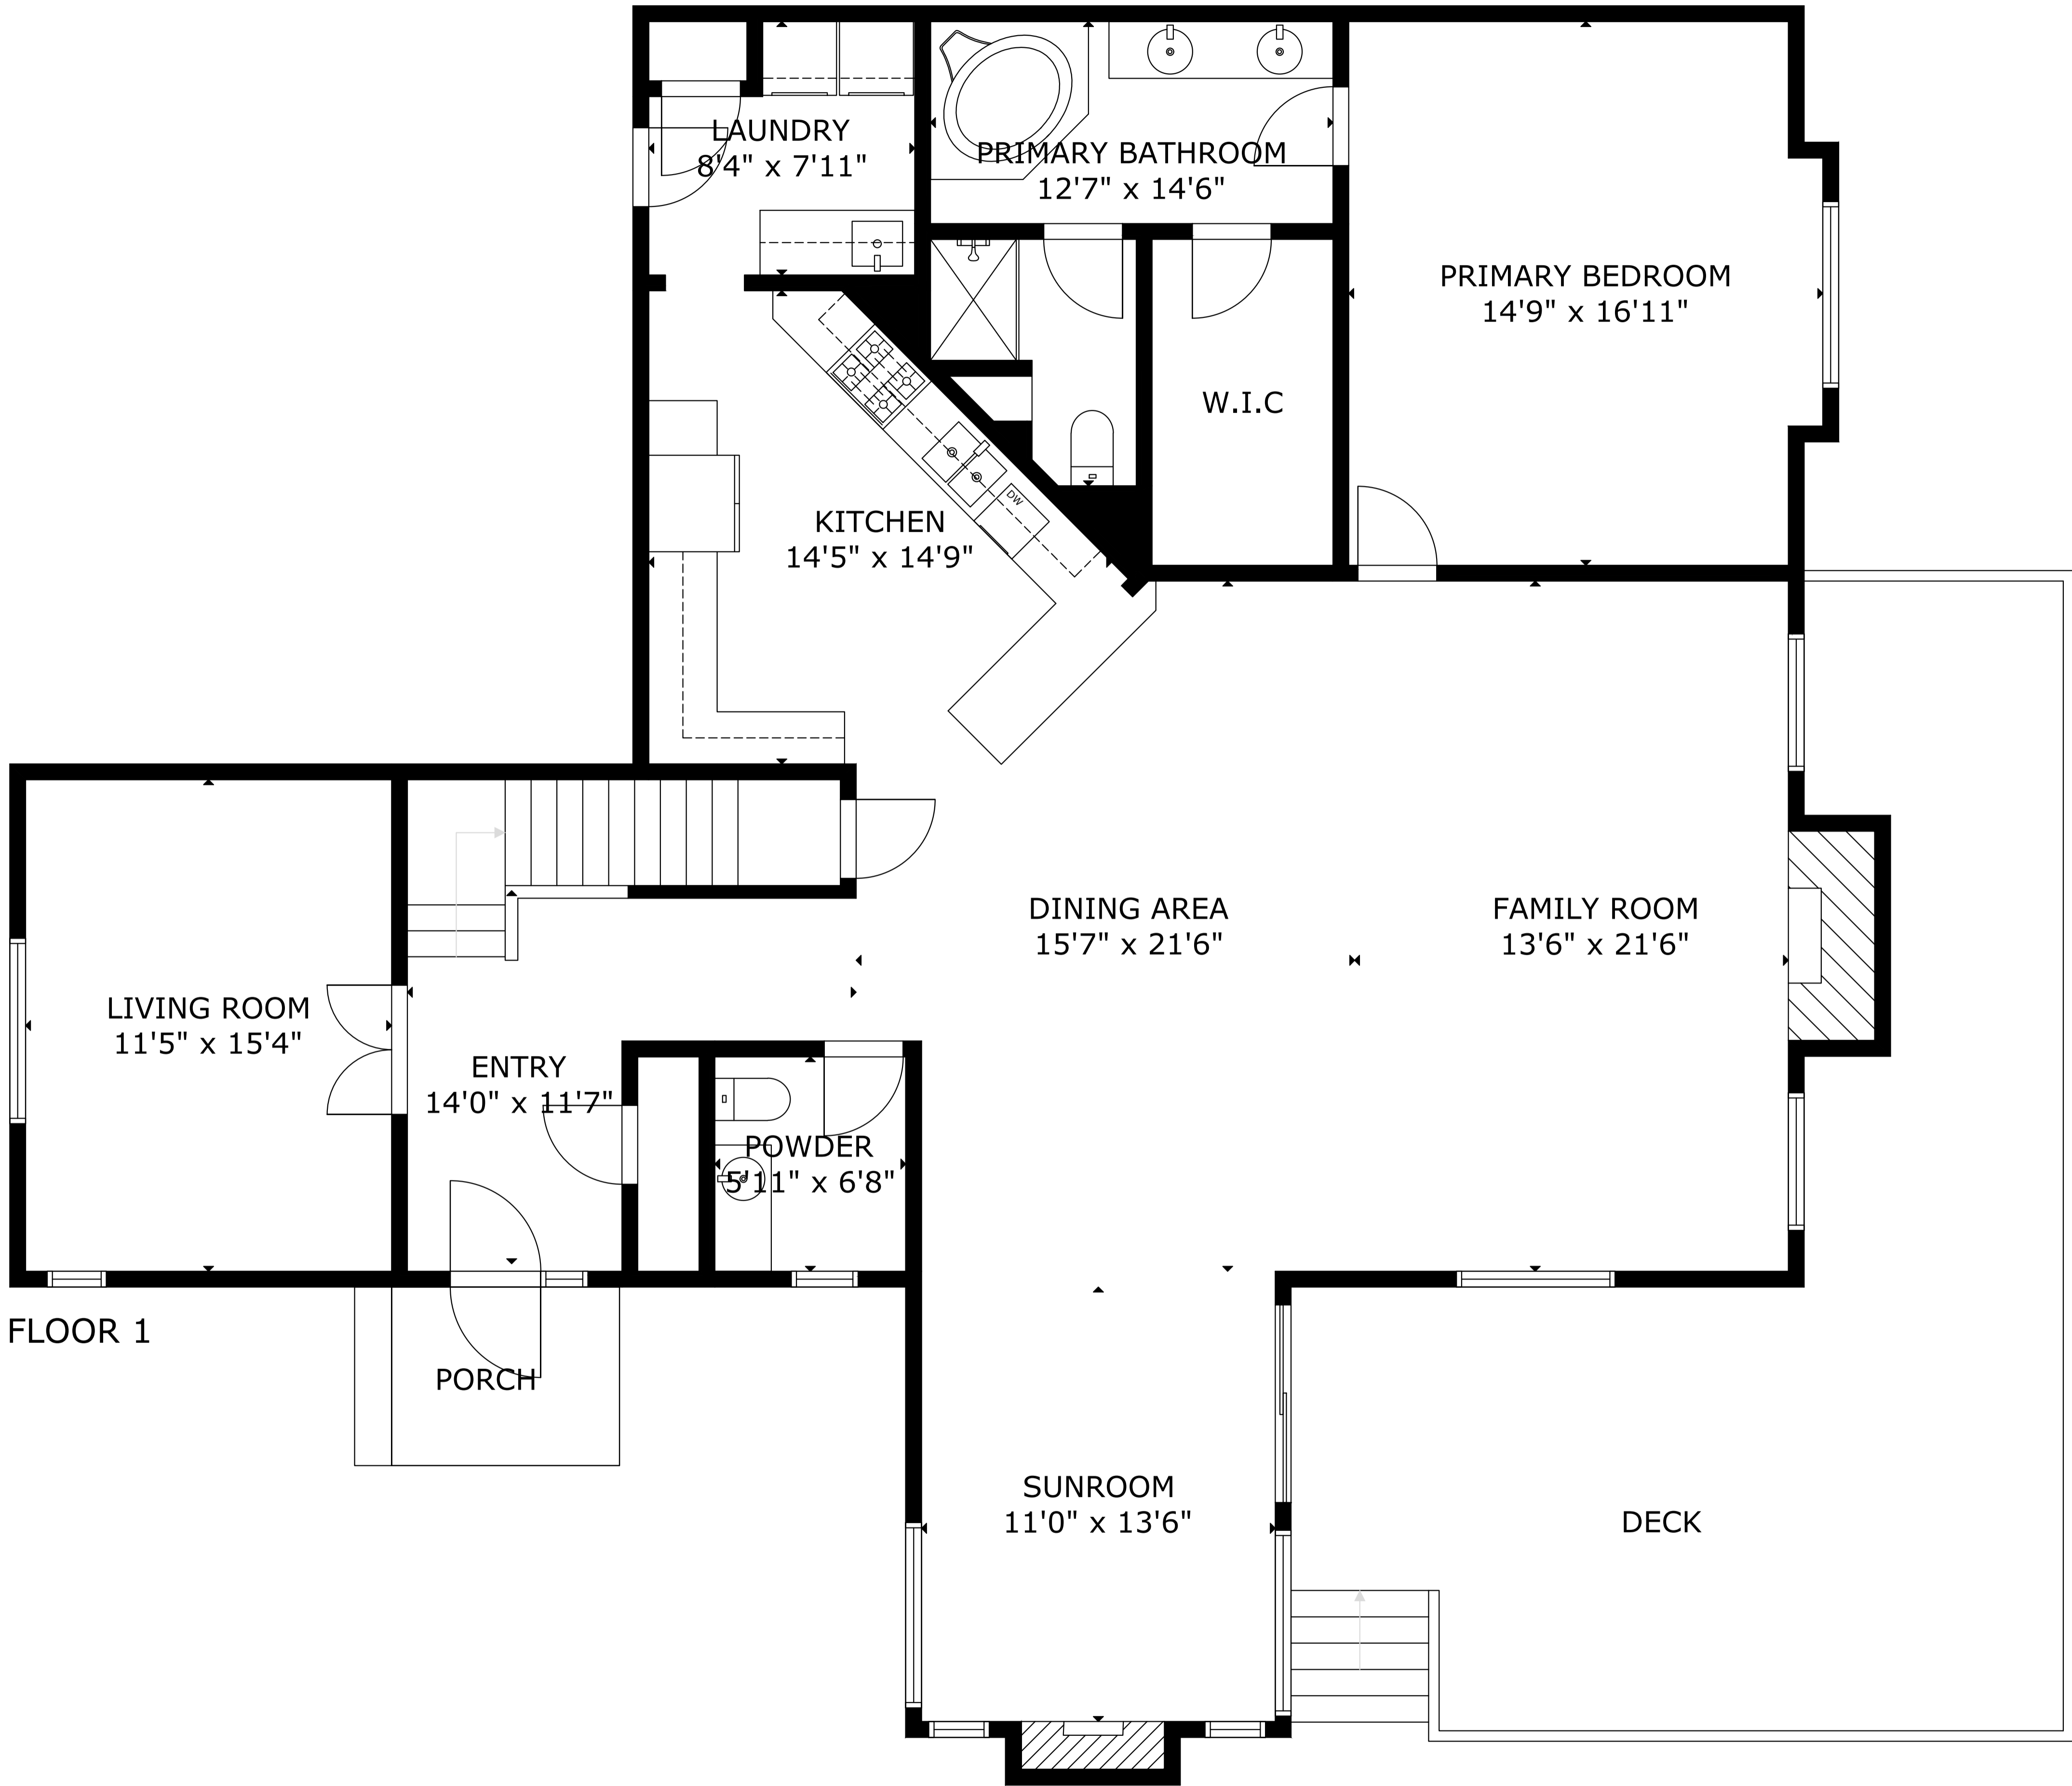

201 Emerald Meadows Dr, Arnold's Park Ia

GROSS EXTERNAL AREA
TOTAL: 2,496 sq ft
FLOOR 1: 1,982 sq ft, FLOOR 2: 514 sq ft
SIZE AND DIMENSIONS ARE APPROXIMATE, ACTUAL MAY VARY