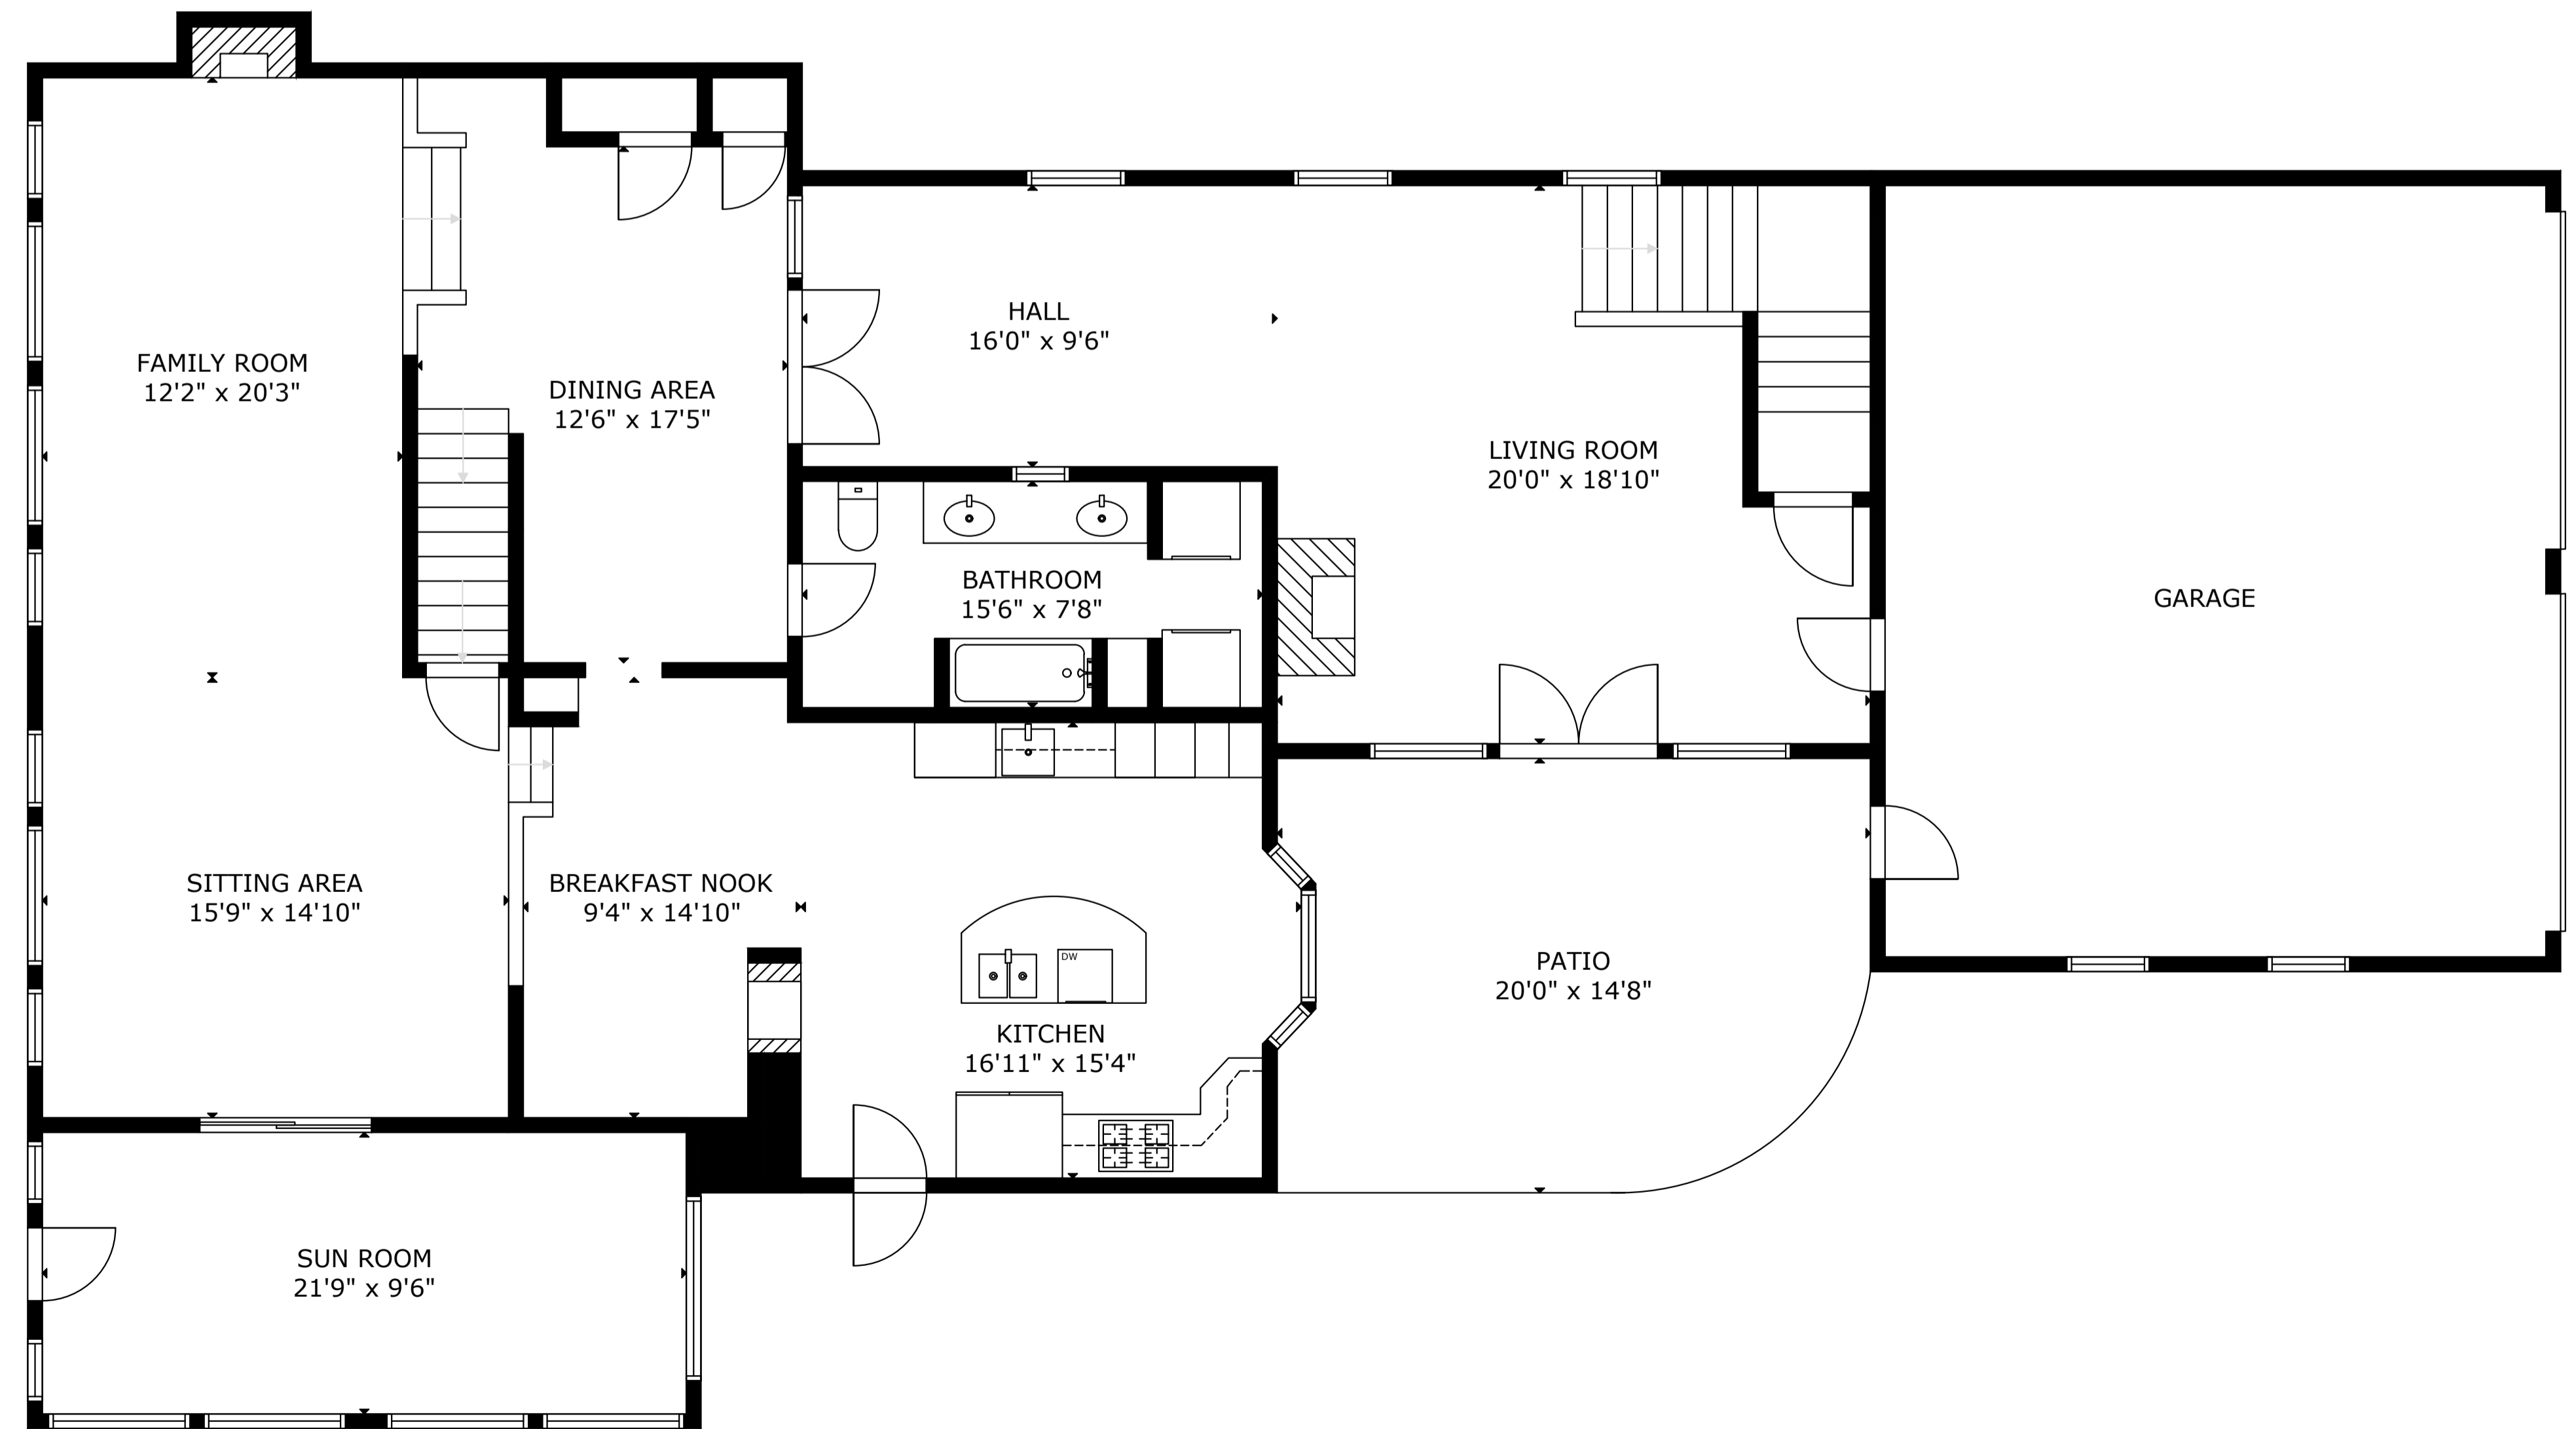

# 15235 215th Ave, Spirit Lake Iowa

GROSS EXTERNAL AREA  
TOTAL: 4,584 sq.ft  
FLOOR 1: 882 sq.ft, FLOOR 2: 2,149 sq.ft, FLOOR 3: 1,553 sq.ft  
EXCLUDED AREA: PATIO: 800 sq.ft, BALCONY: 125 sq.ft  
SIZE AND DIMENSIONS ARE APPROXIMATE, ACTUAL MAY VARY