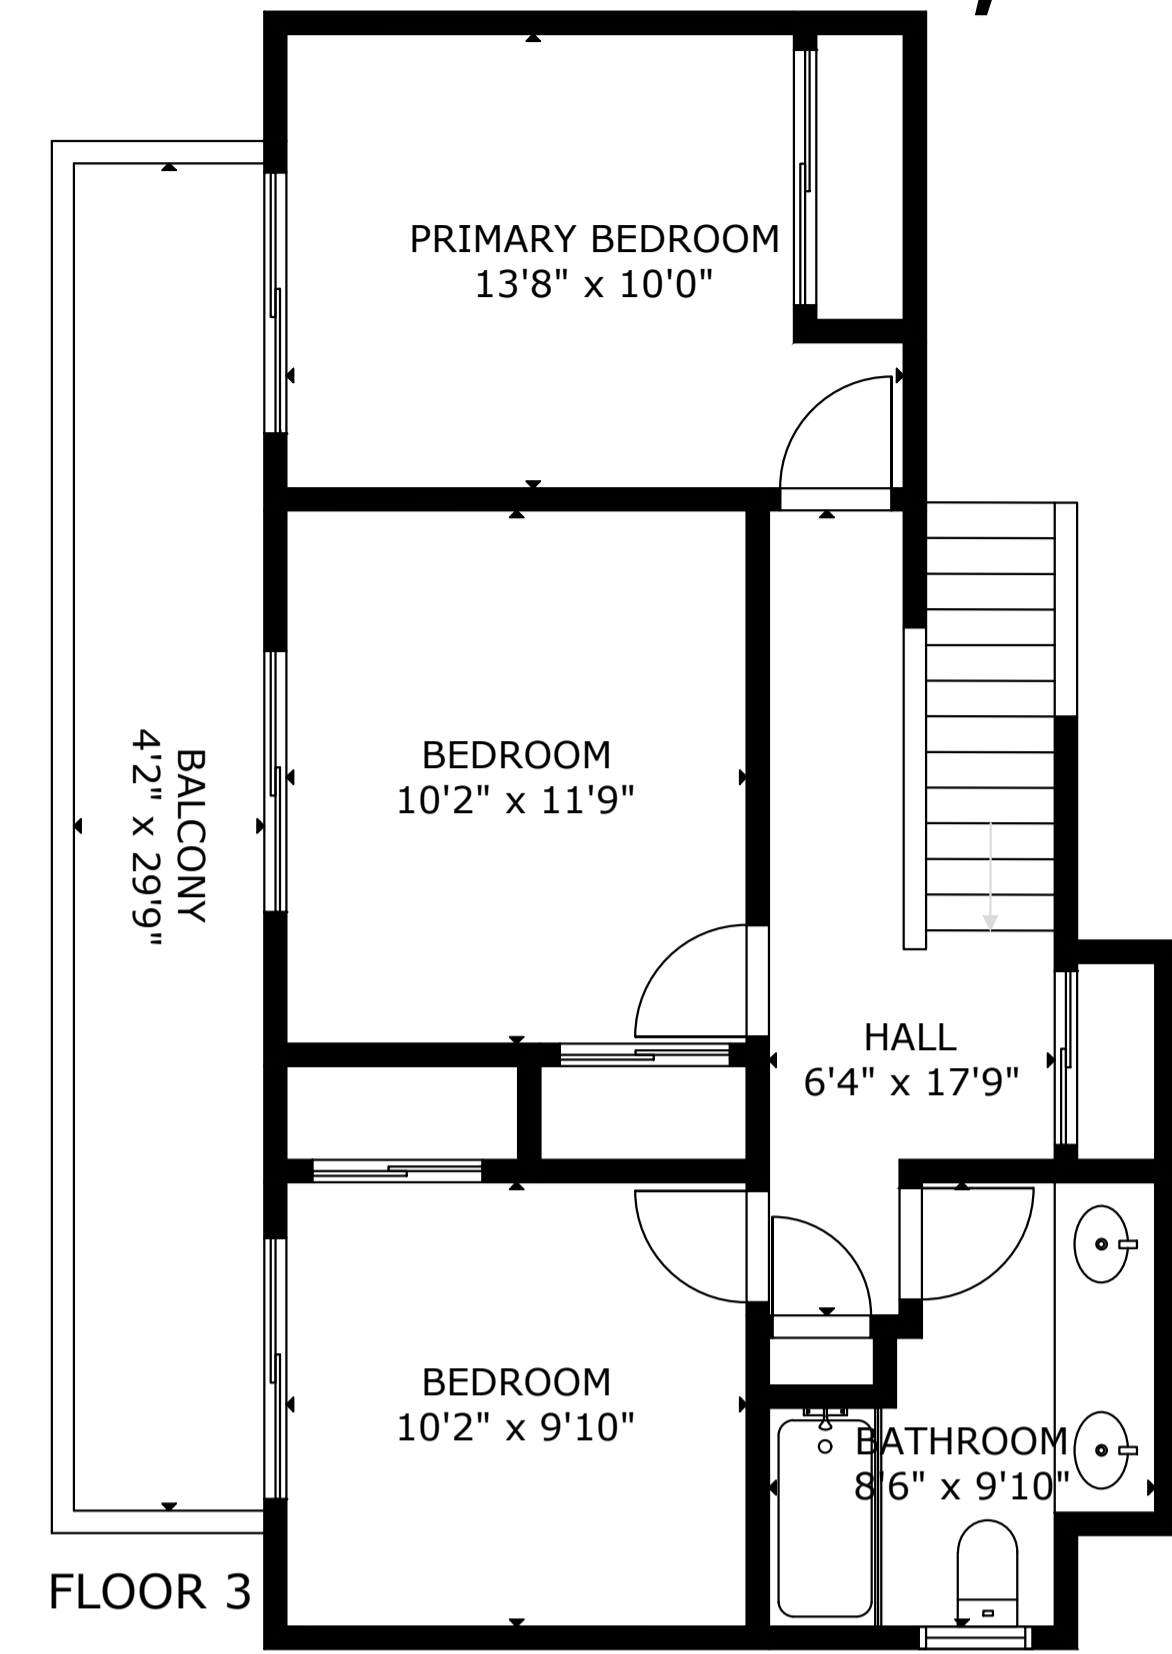

# 15235 215th Ave, Spirit Lake Iowa

GROSS EXTERNAL AREA  
TOTAL: 4,584 sq.ft  
FLOOR 1: 882 sq.ft, FLOOR 2: 2,149 sq.ft, FLOOR 3: 1,553 sq.ft  
EXCLUDED AREA: PATIO: 800 sq.ft, BALCONY: 125 sq.ft  
SIZE AND DIMENSIONS ARE APPROXIMATE, ACTUAL MAY VARY