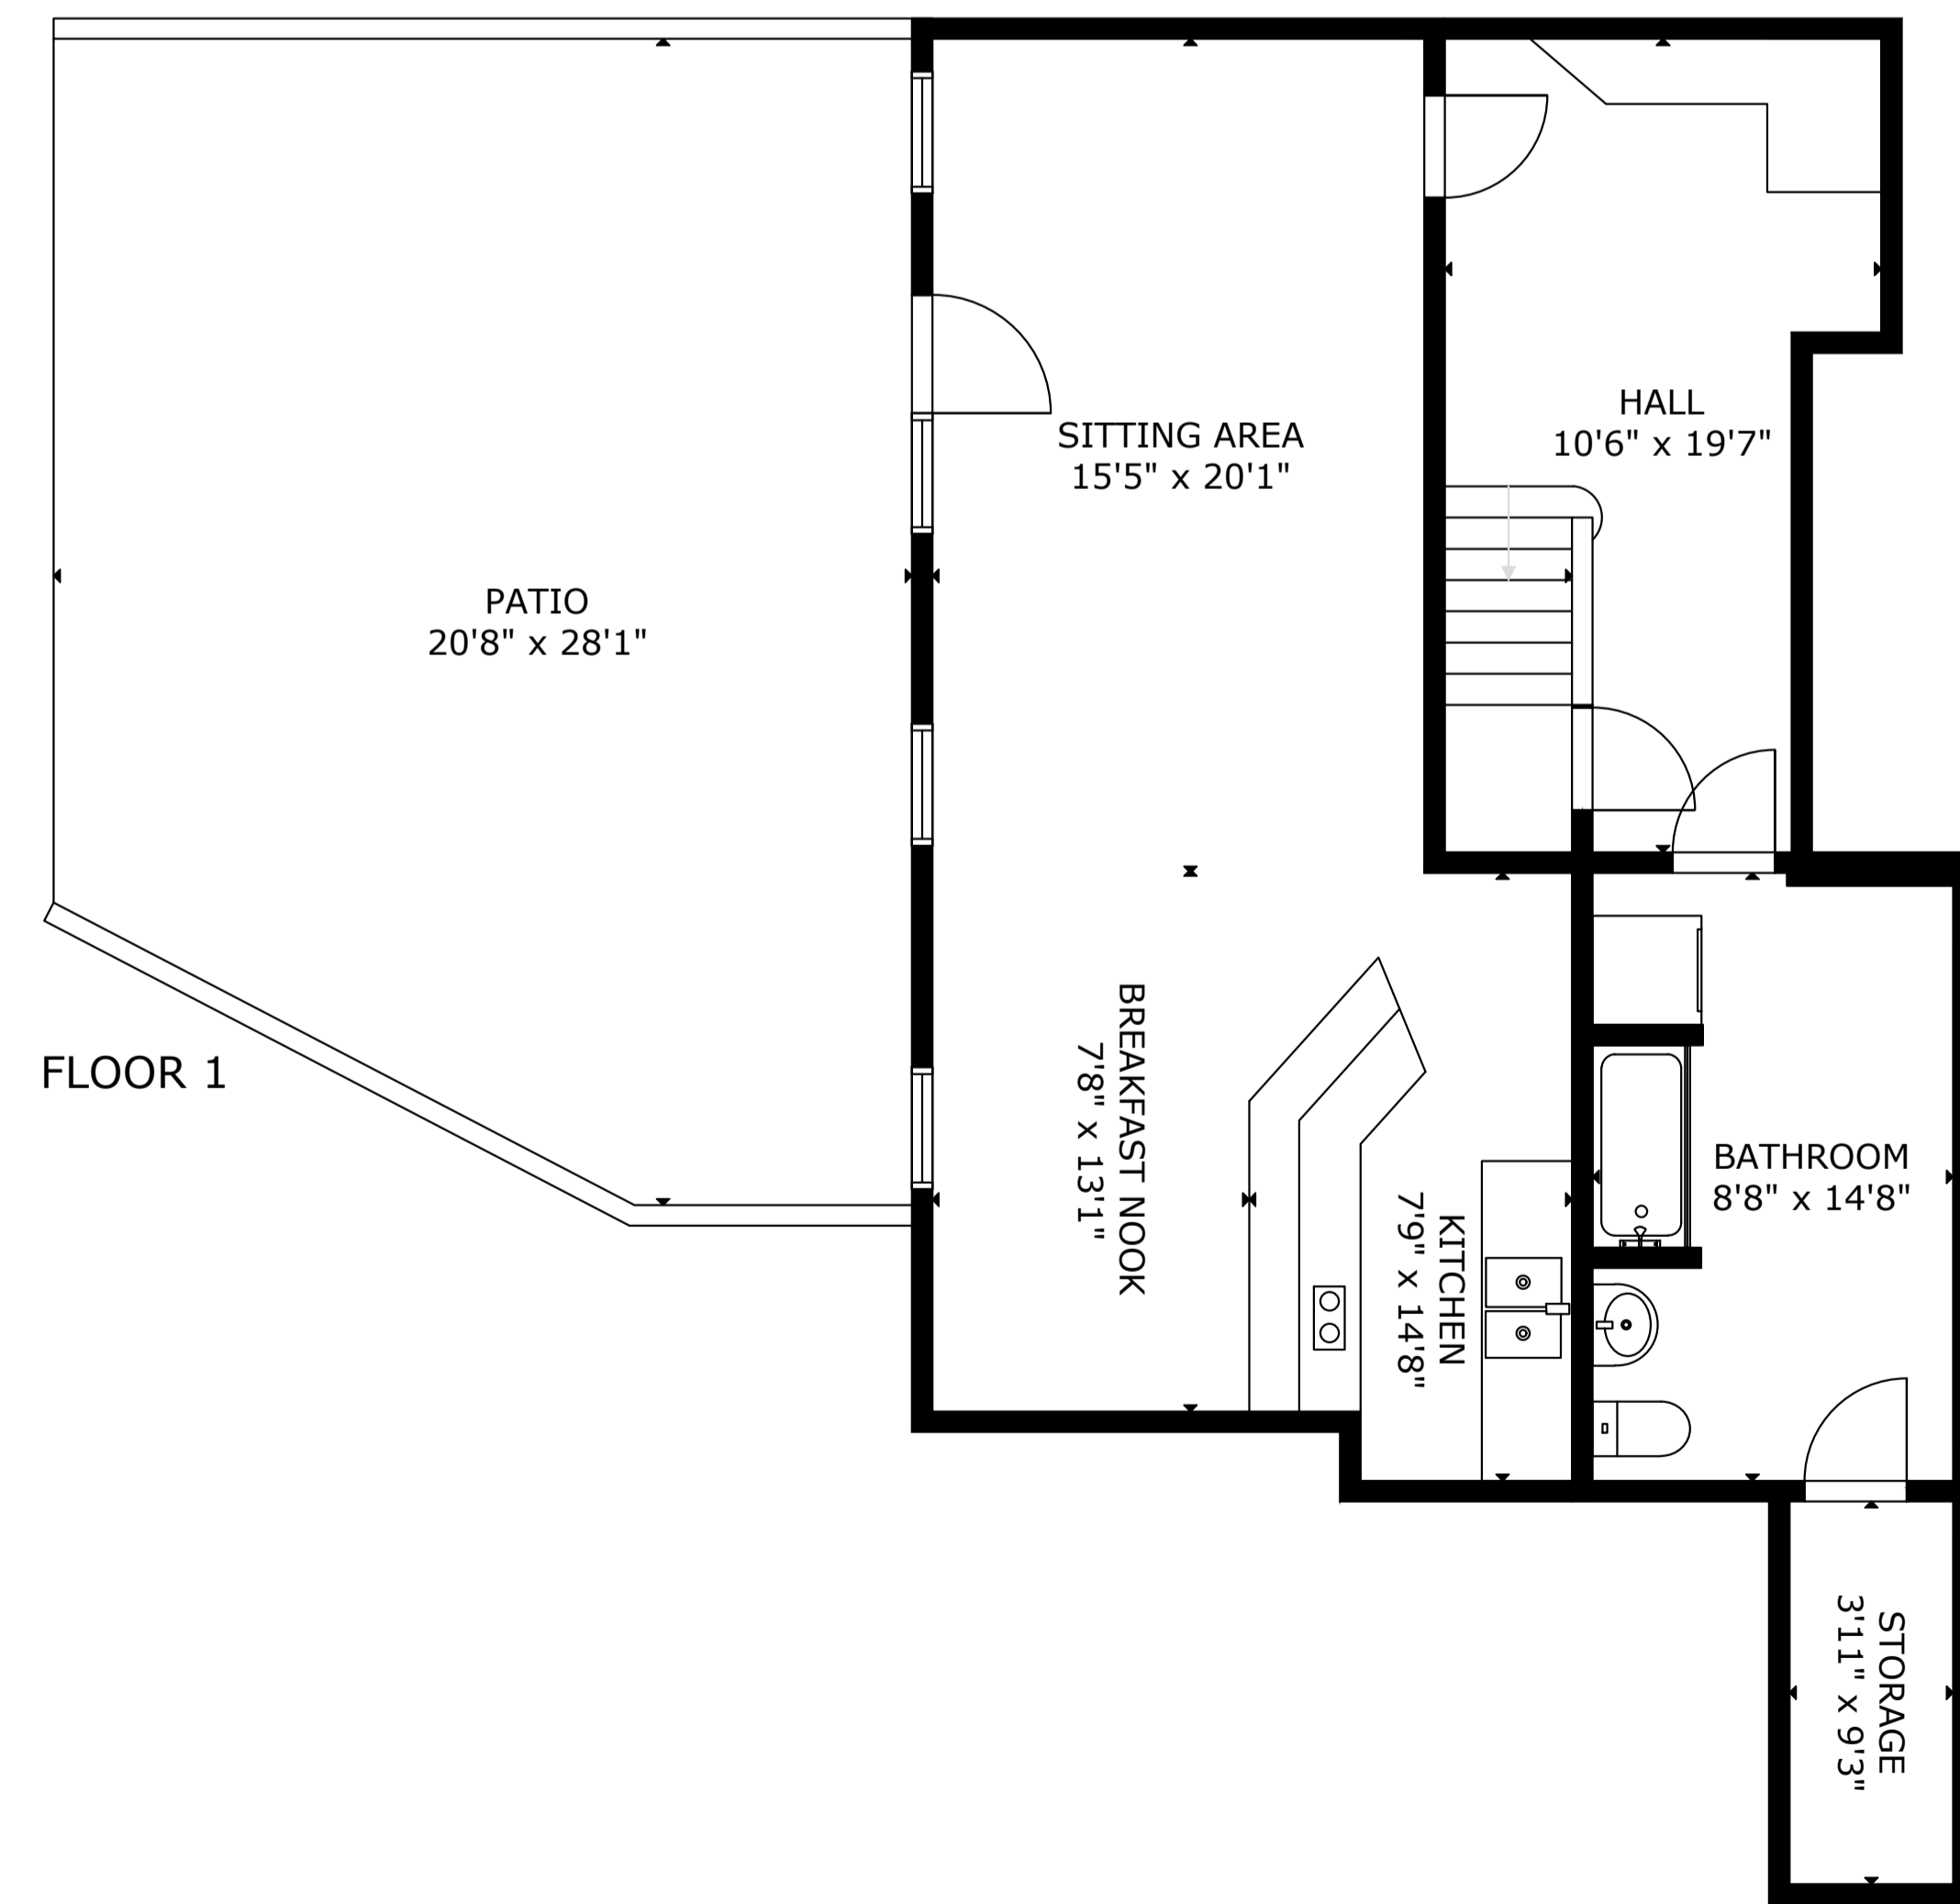

# 15235 215th Ave, Spirit Lake Iowa

GROSS EXTERNAL AREA  
TOTAL: 4,584 sq.ft  
FLOOR 1: 882 sq.ft, FLOOR 2: 2,149 sq.ft, FLOOR 3: 1,553 sq.ft  
EXCLUDED AREA: PATIO: 800 sq.ft, BALCONY: 125 sq.ft  
SIZE AND DIMENSIONS ARE APPROXIMATE, ACTUAL MAY VARY