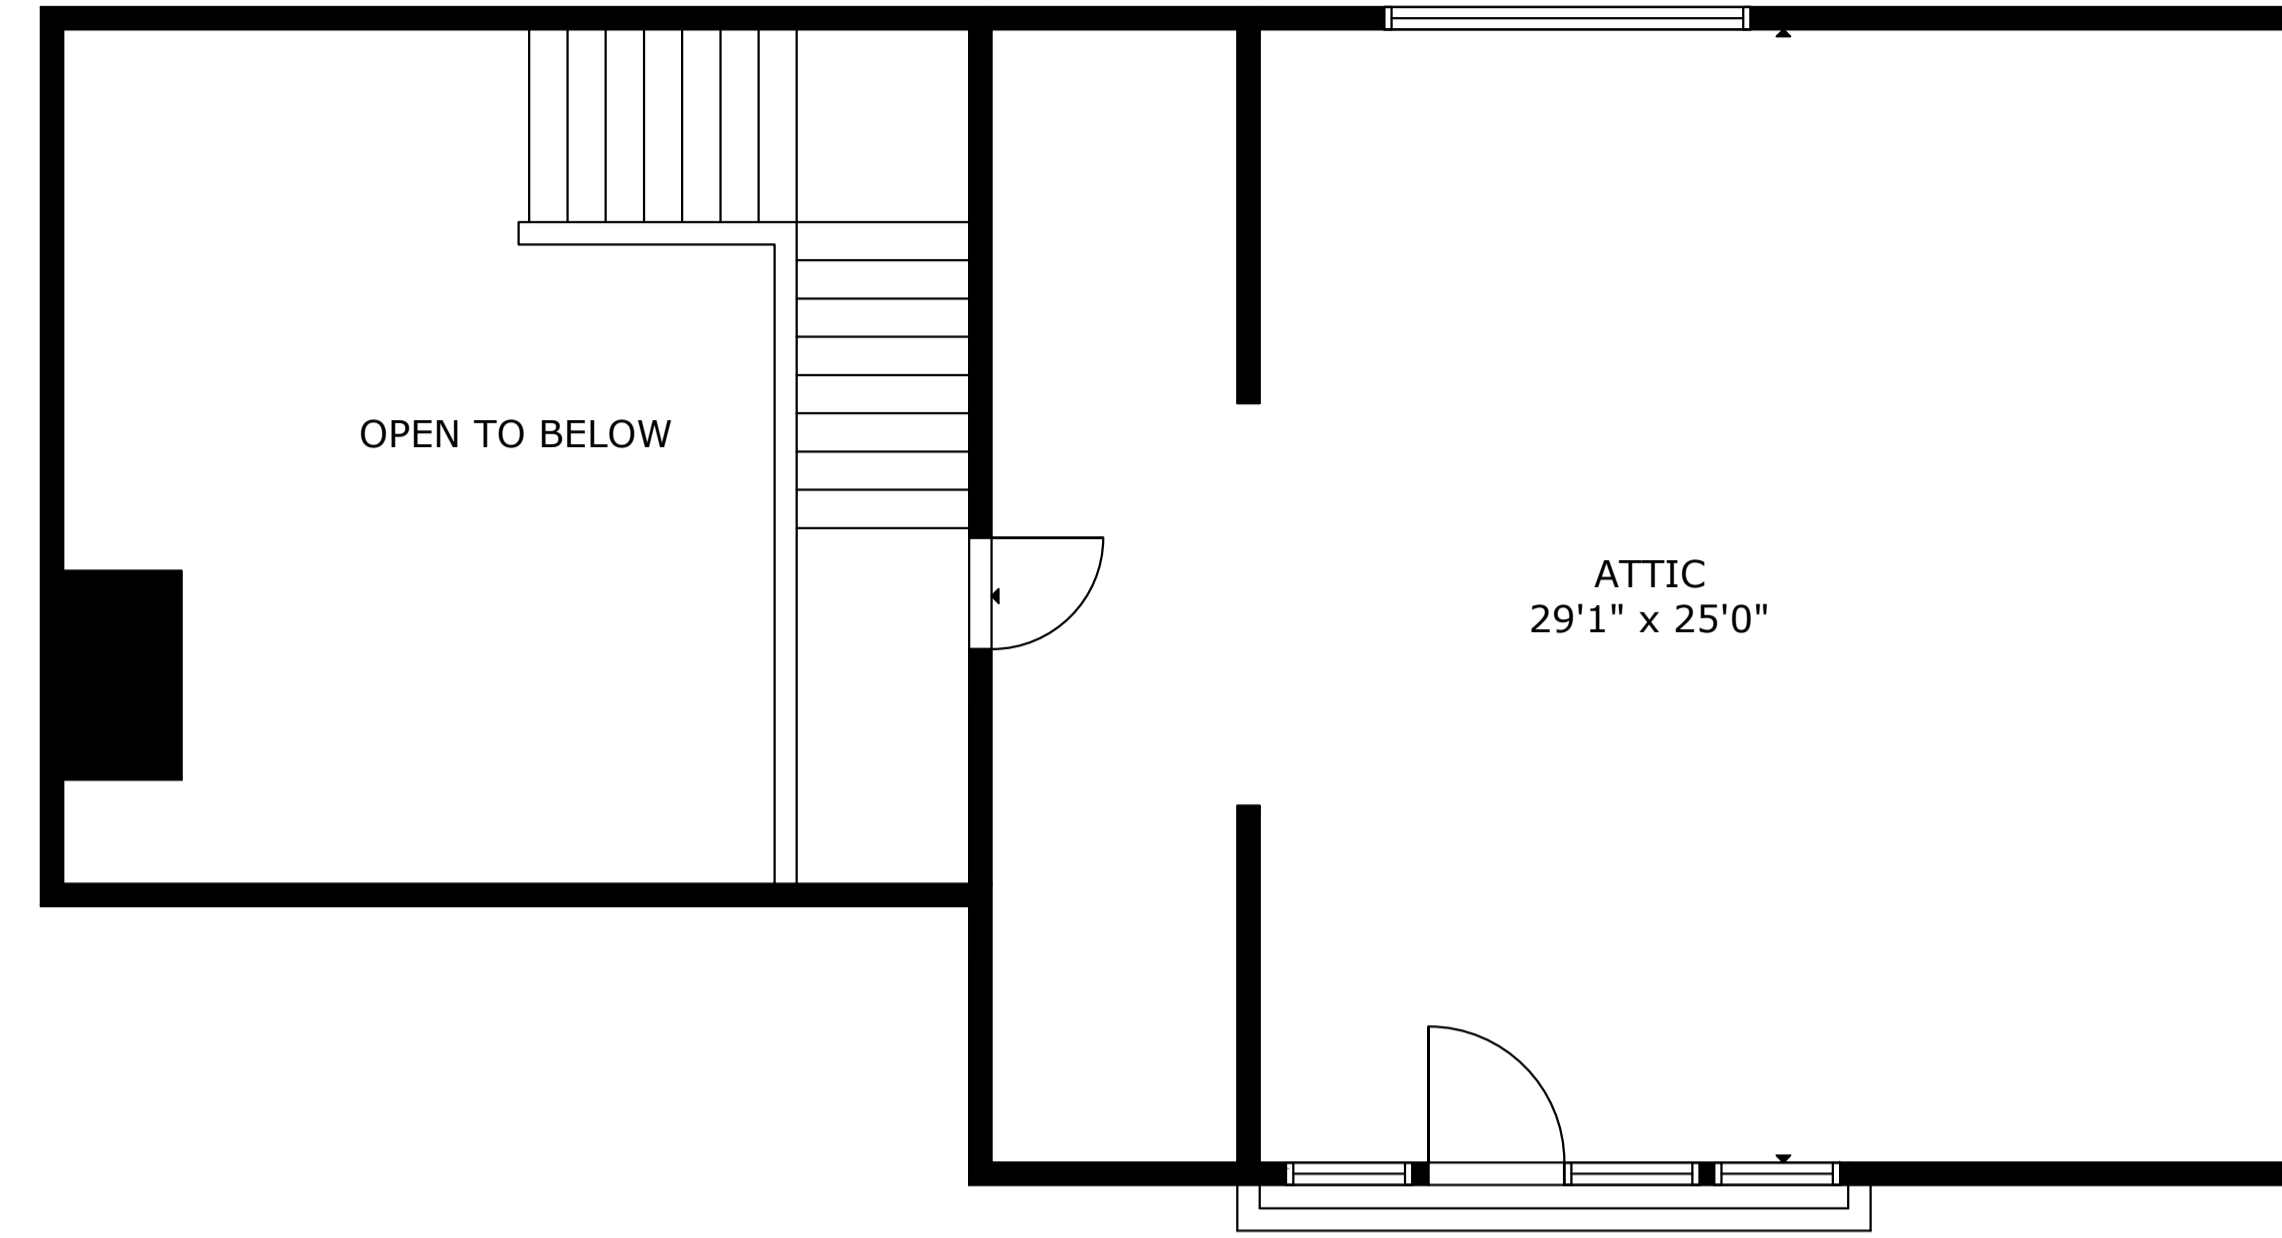

# 15235 215th Ave, Spirit Lake Iowa

GROSS EXTERNAL AREA  
TOTAL: 4,584 sq.ft  
FLOOR 1: 882 sq.ft, FLOOR 2: 2,149 sq.ft, FLOOR 3: 1,553 sq.ft  
EXCLUDED AREA: PATIO: 800 sq.ft, BALCONY: 125 sq.ft  
SIZE AND DIMENSIONS ARE APPROXIMATE, ACTUAL MAY VARY