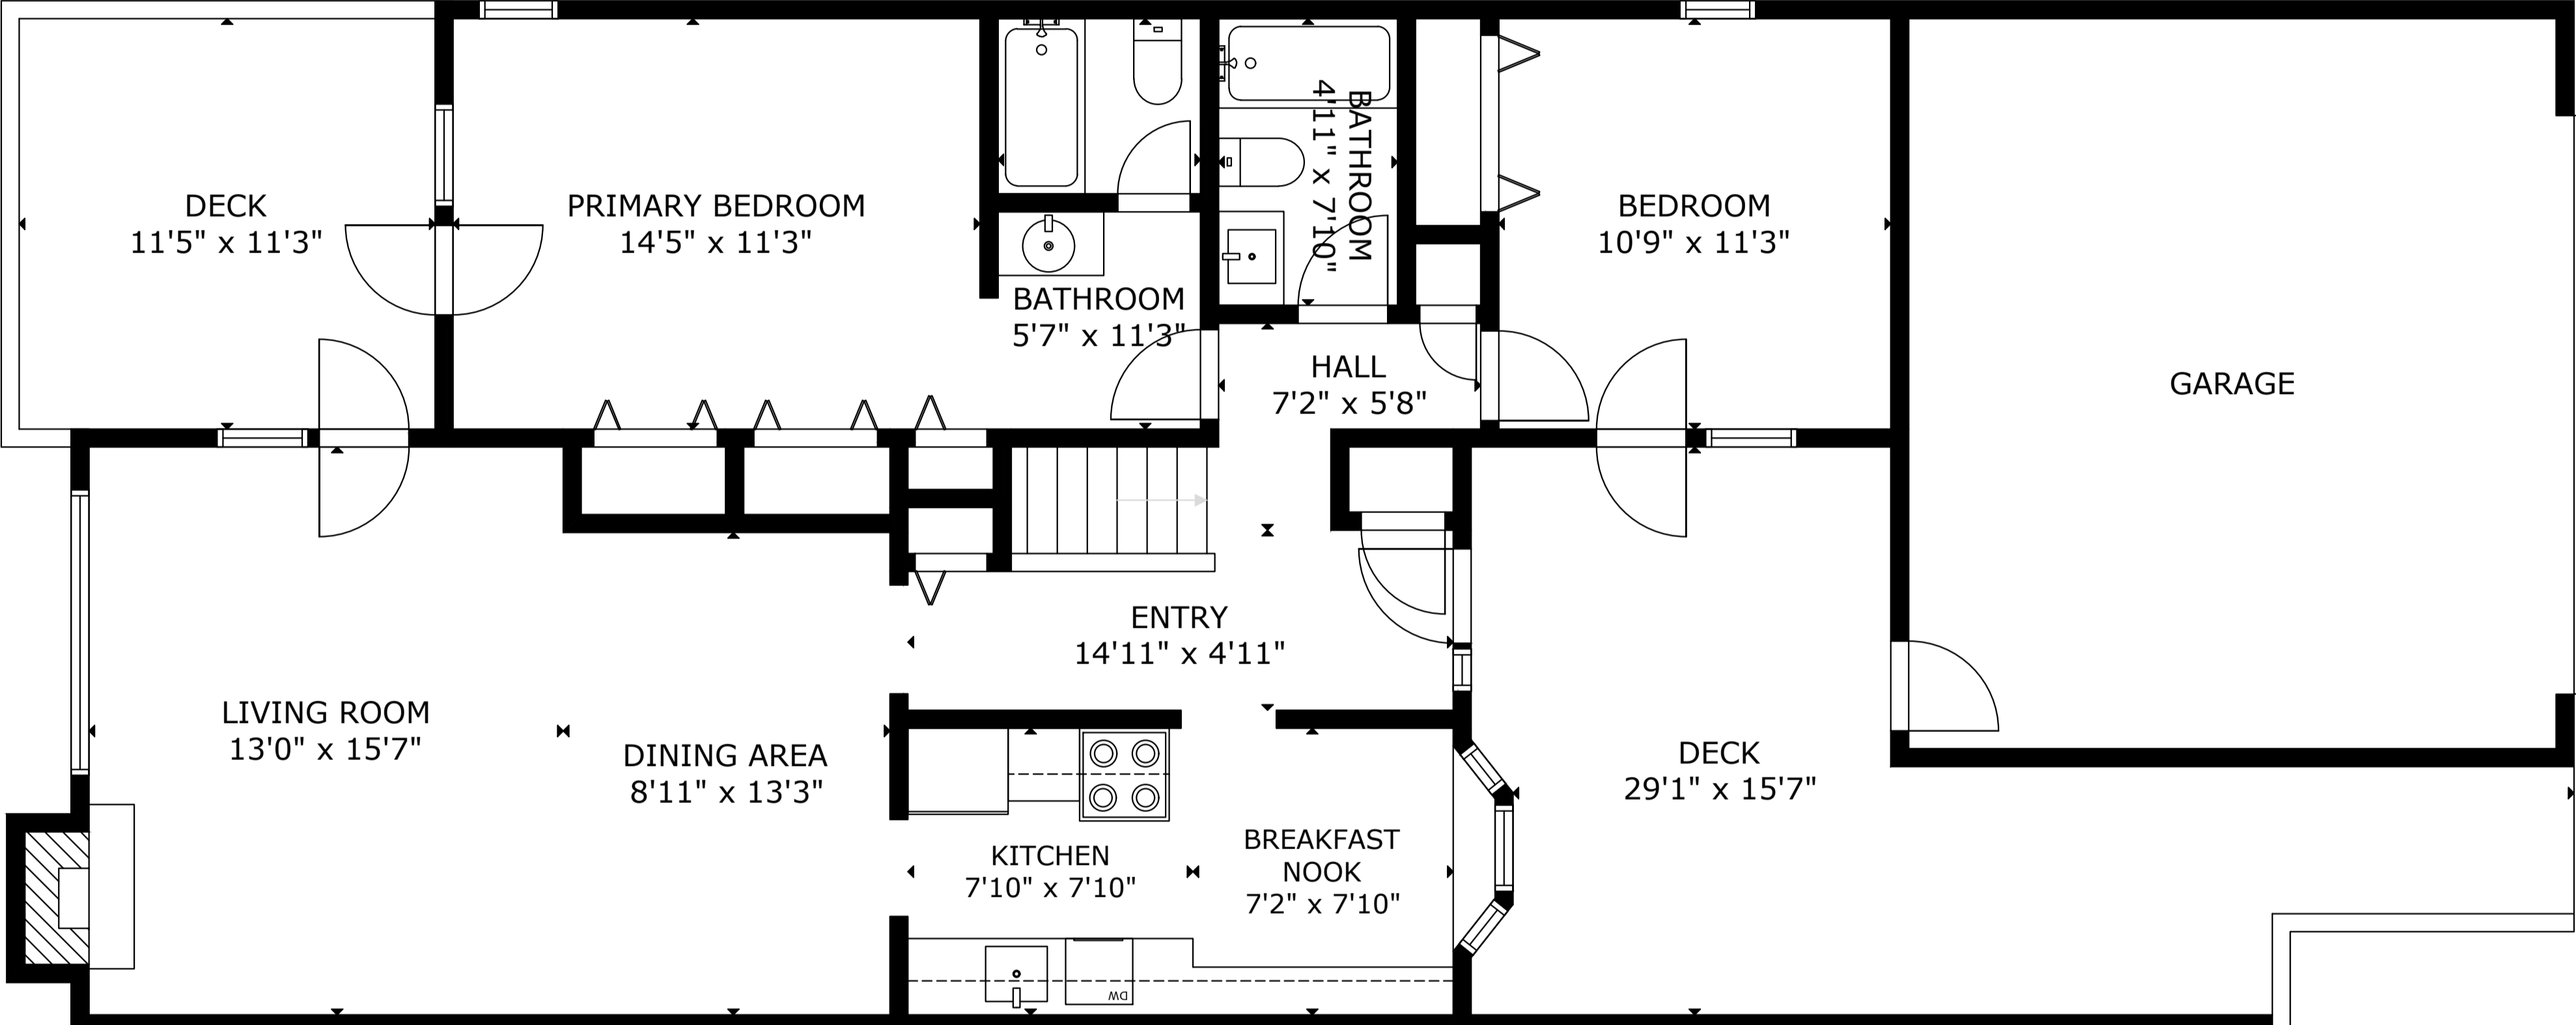

7114 Lakeshore

FLOOR 1

FLOOR 2

GROSS EXTERNAL AREA
TOTAL: 2,215 sq ft
FLOOR 1: 1,088 sq ft, FLOOR 2: 1,127 sq ft
EXCLUDED AREAS: DECK: 406 sq ft, PATIO: 136 sq ft
SIZE AND DIMENSIONS ARE APPROXIMATE, ACTUAL MAY VARY