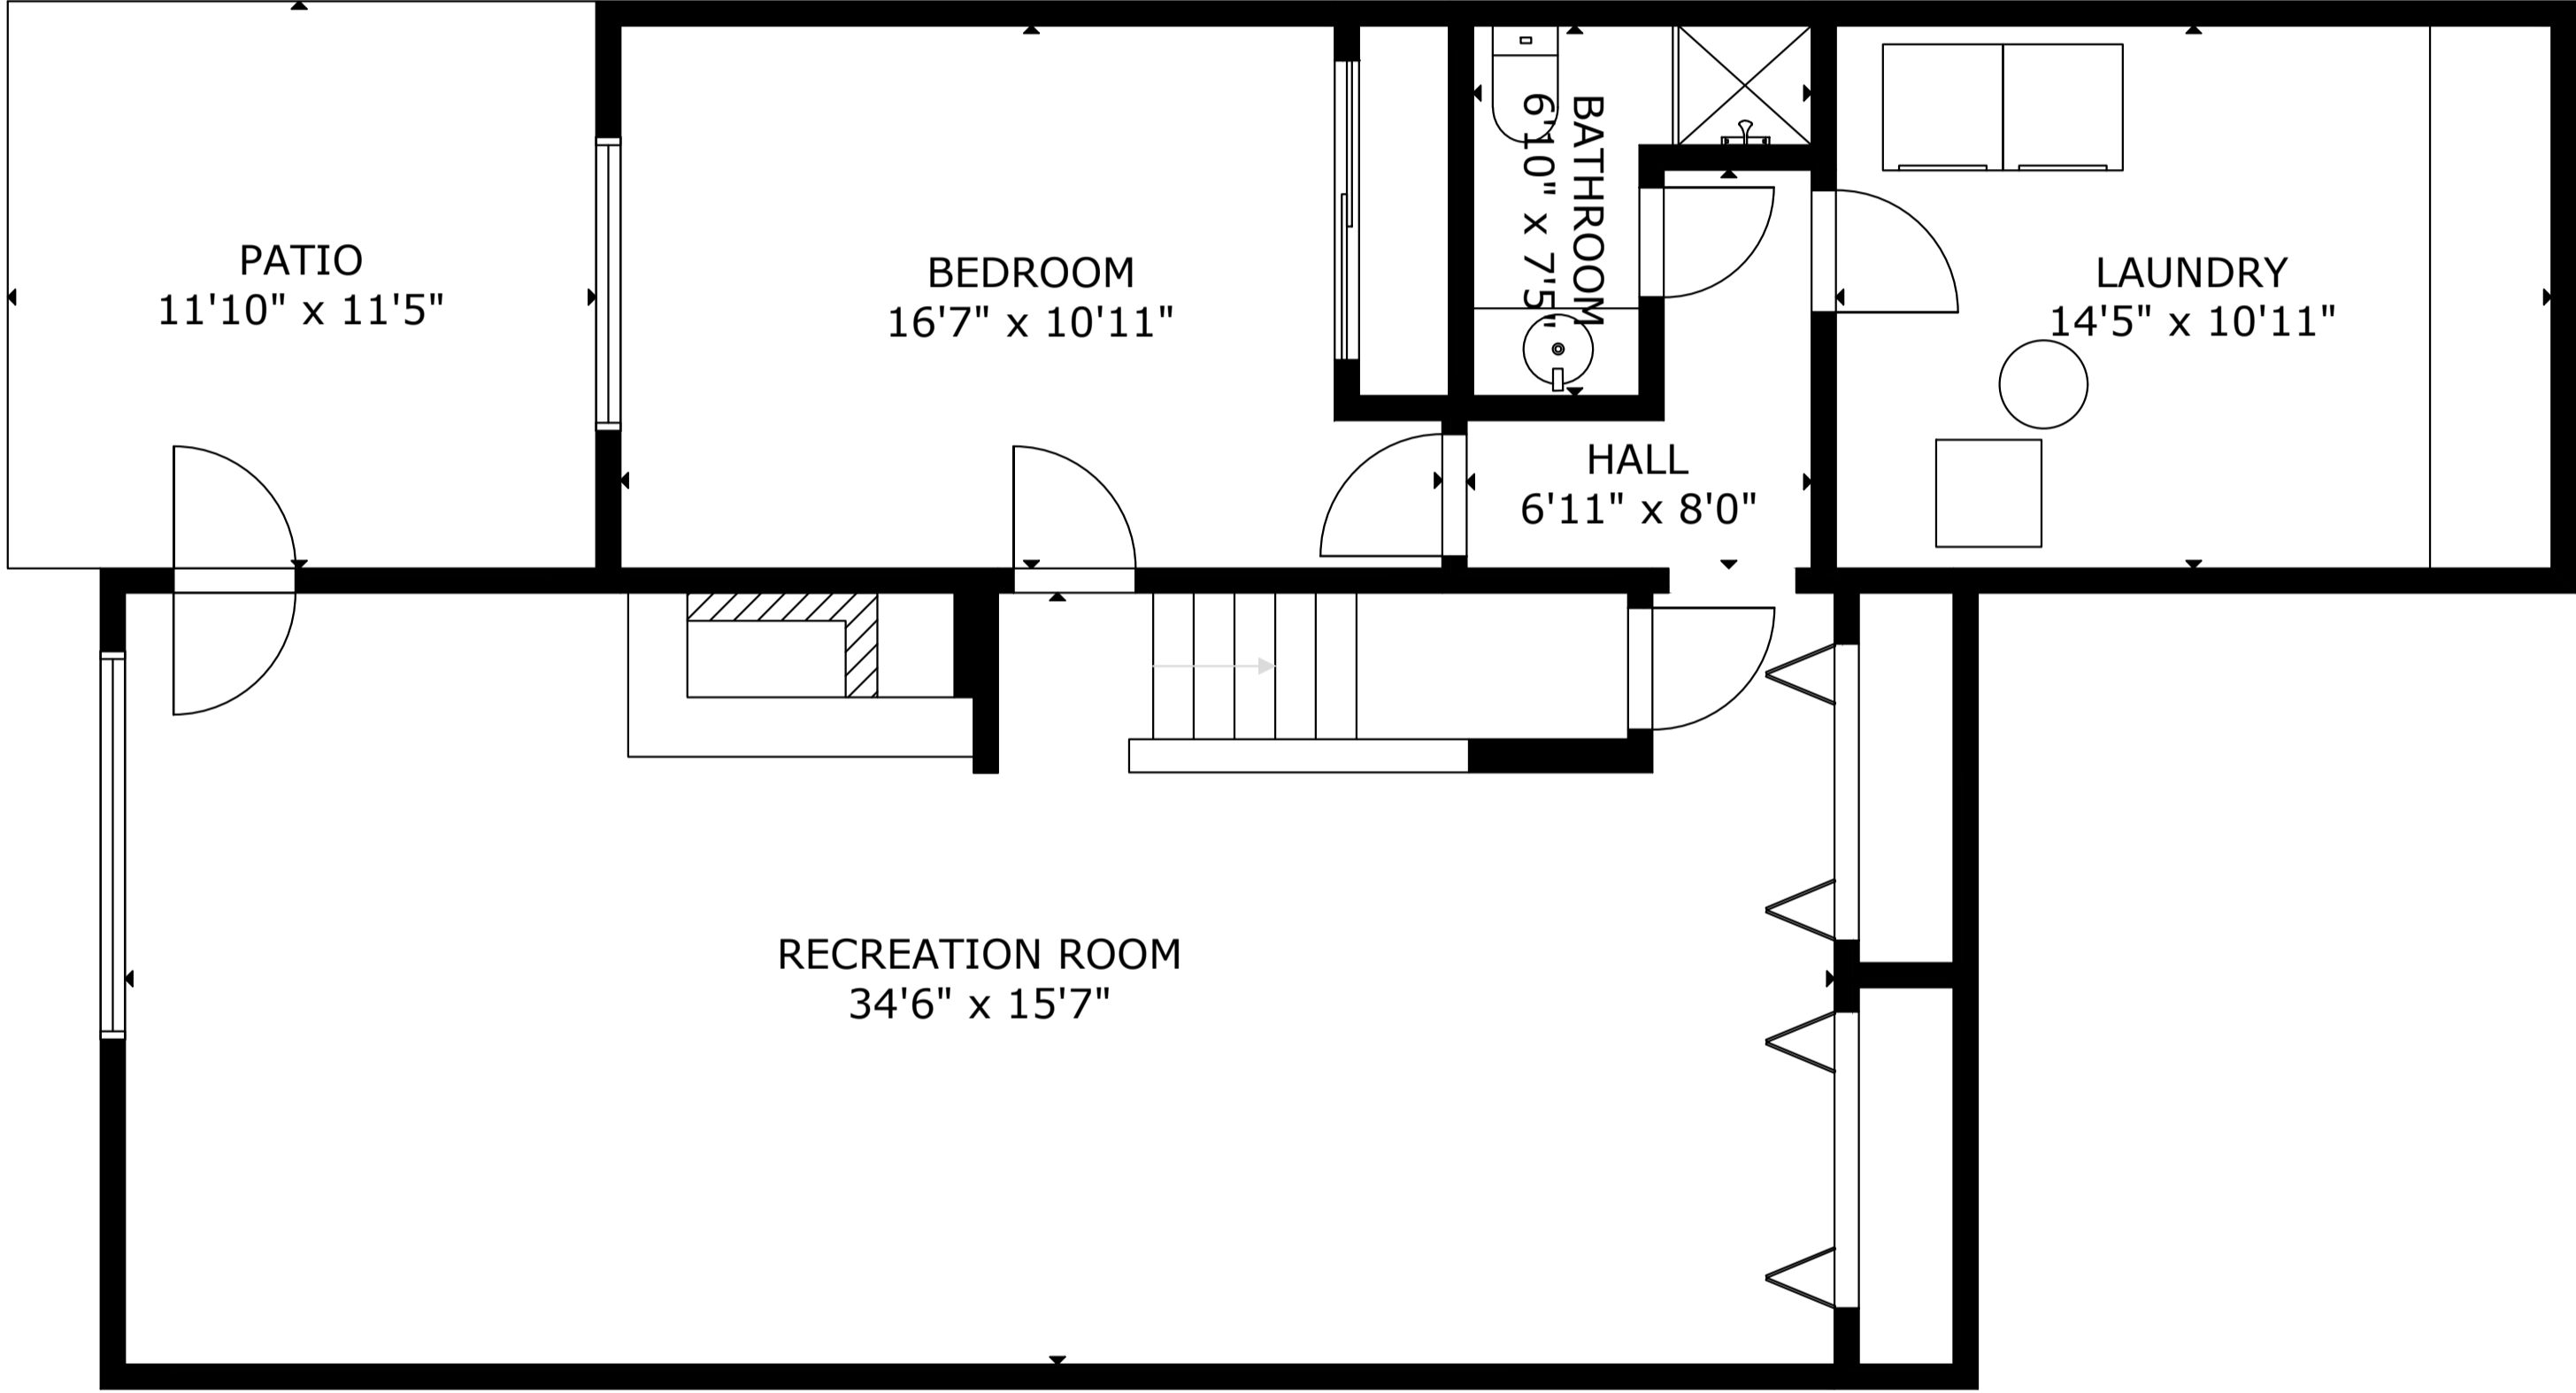

7114 Lakeshore

FLOOR 1

FLOOR 2

GROSS EXTERNAL AREA
TOTAL: 2,215 sq ft
FLOOR 1: 1,088 sq ft, FLOOR 2: 1,127 sq ft
EXCLUDED AREAS: DECK: 406 sq ft, PATIO: 136 sq ft
SIZE AND DIMENSIONS ARE APPROXIMATE, ACTUAL MAY VARY