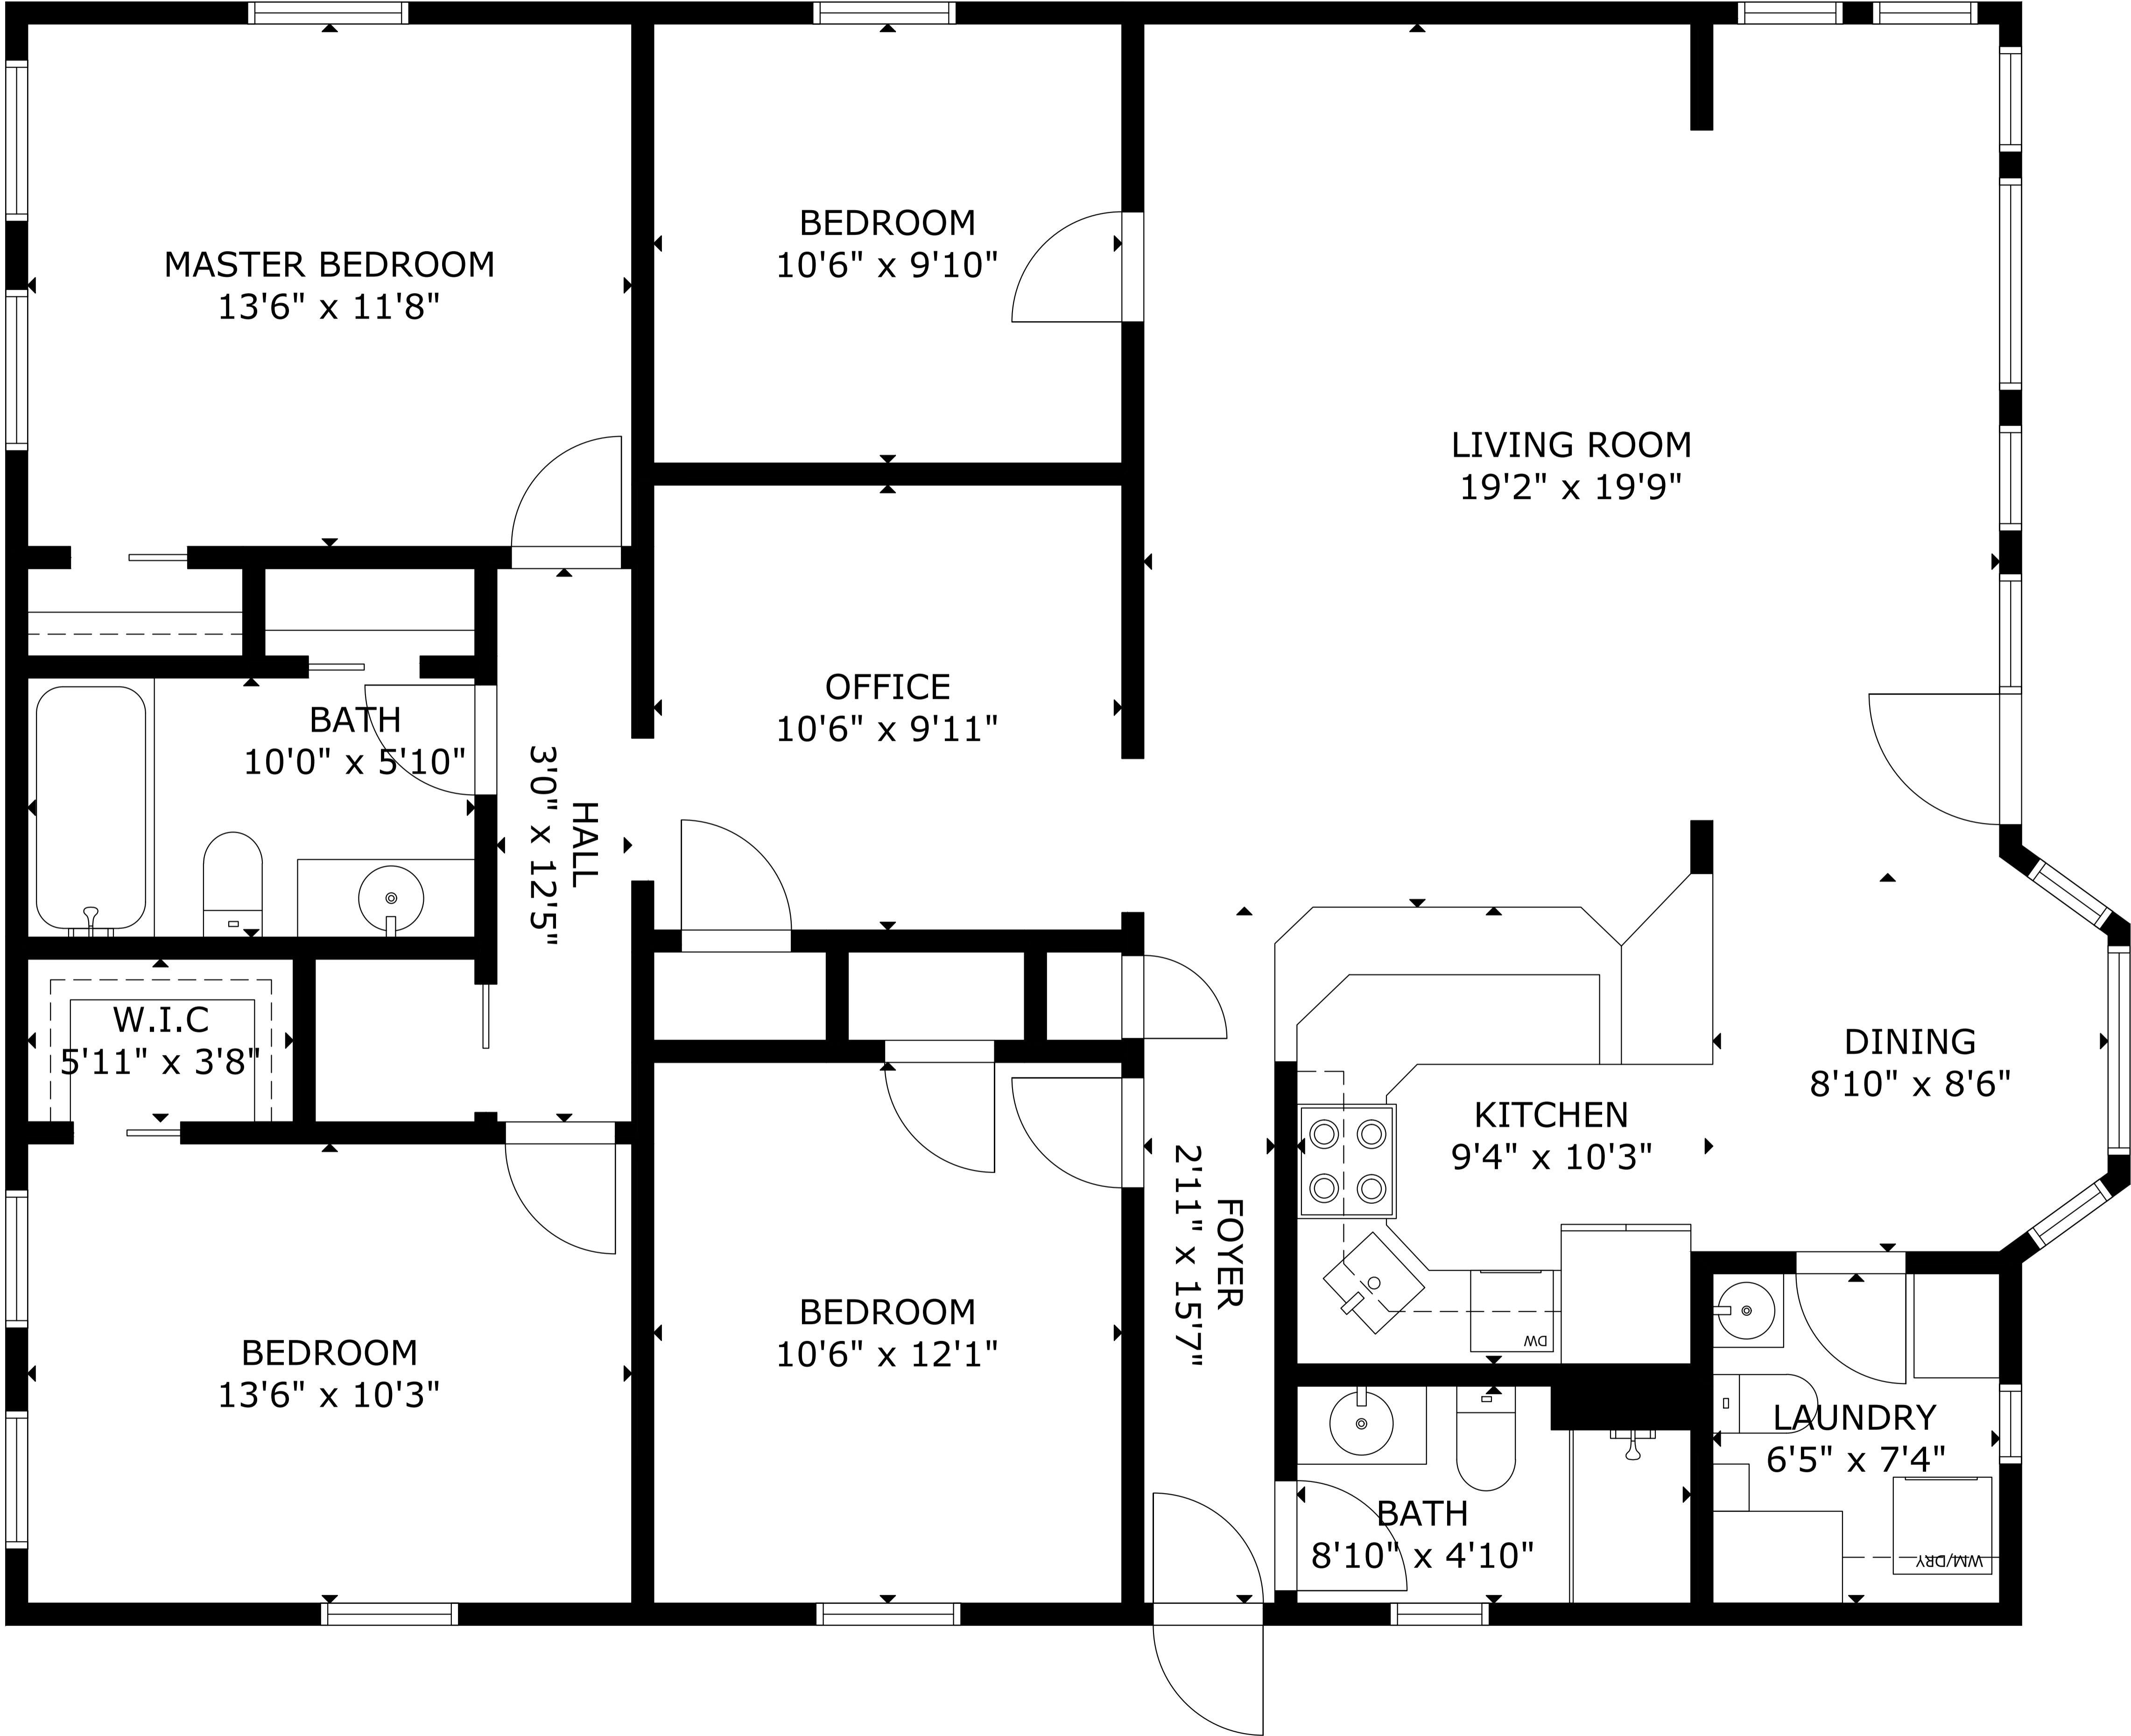

24400 182nd, Arnold's Park Ia

FLOOR 1

GROSS EXTERNAL AREA
TOTAL: 1,657 sq ft
FLOOR 1: 1,657 sq ft
SIZE AND DIMENSIONS ARE APPROXIMATE, ACTUAL MAY VARY.